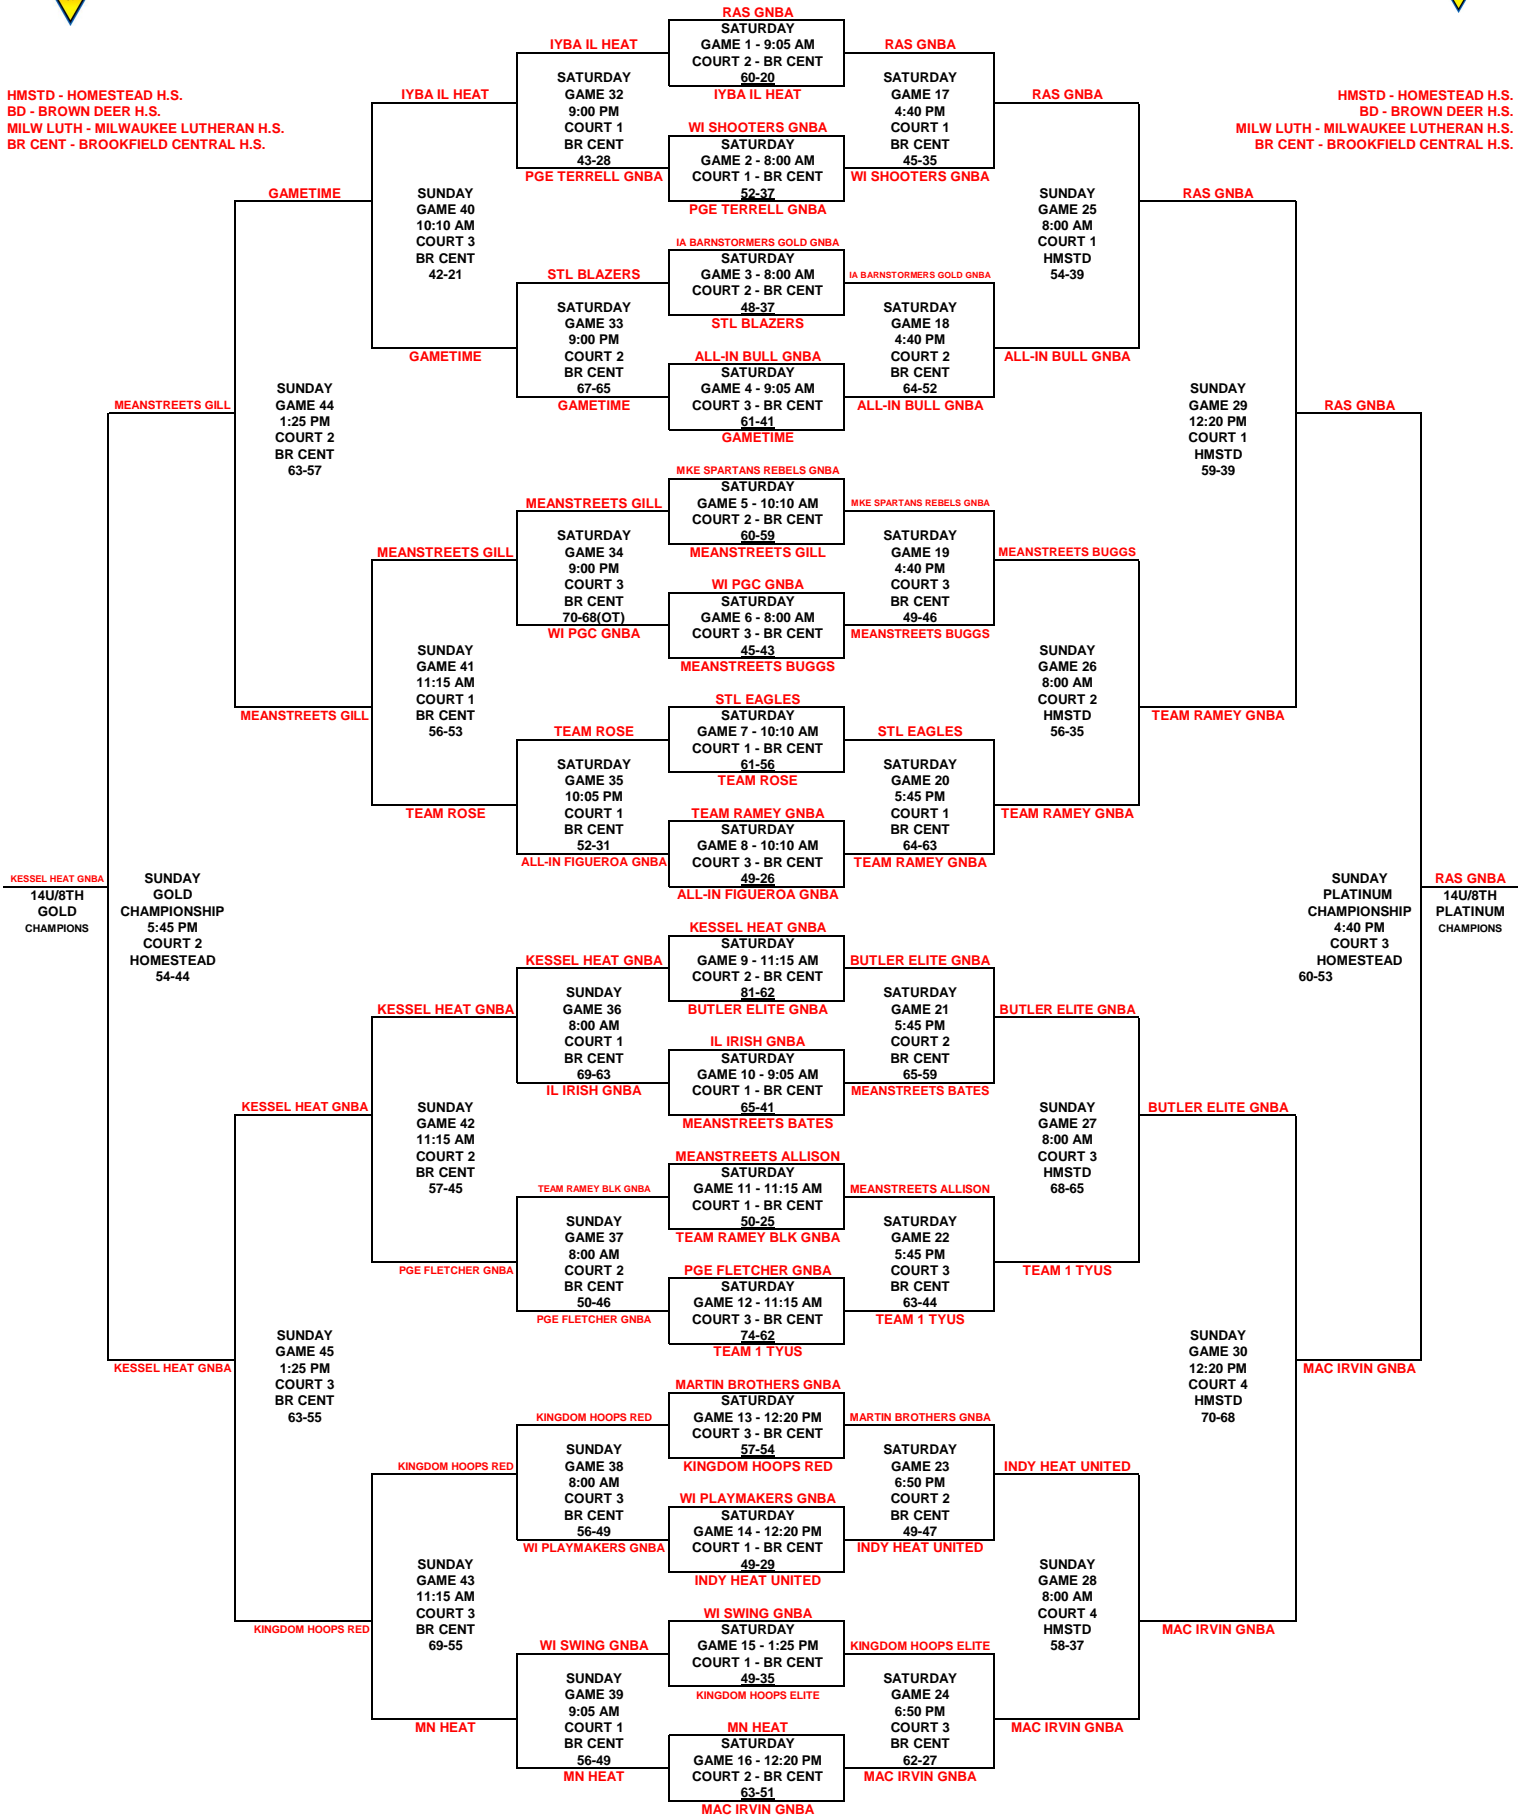

HMSTD - HOMESTEAD H.S.
BD - BROWN DEER H.S.
MILW LUTH - MILWAUKEE LUTHERAN H.S.
BR CENT - BROOKFIELD CENTRAL H.S.

HMSTD - HOMESTEAD H.S.
BD - BROWN DEER H.S.
MILW LUTH - MILWAUKEE LUTHERAN H.S.
BR CENT - BROOKFIELD CENTRAL H.S.