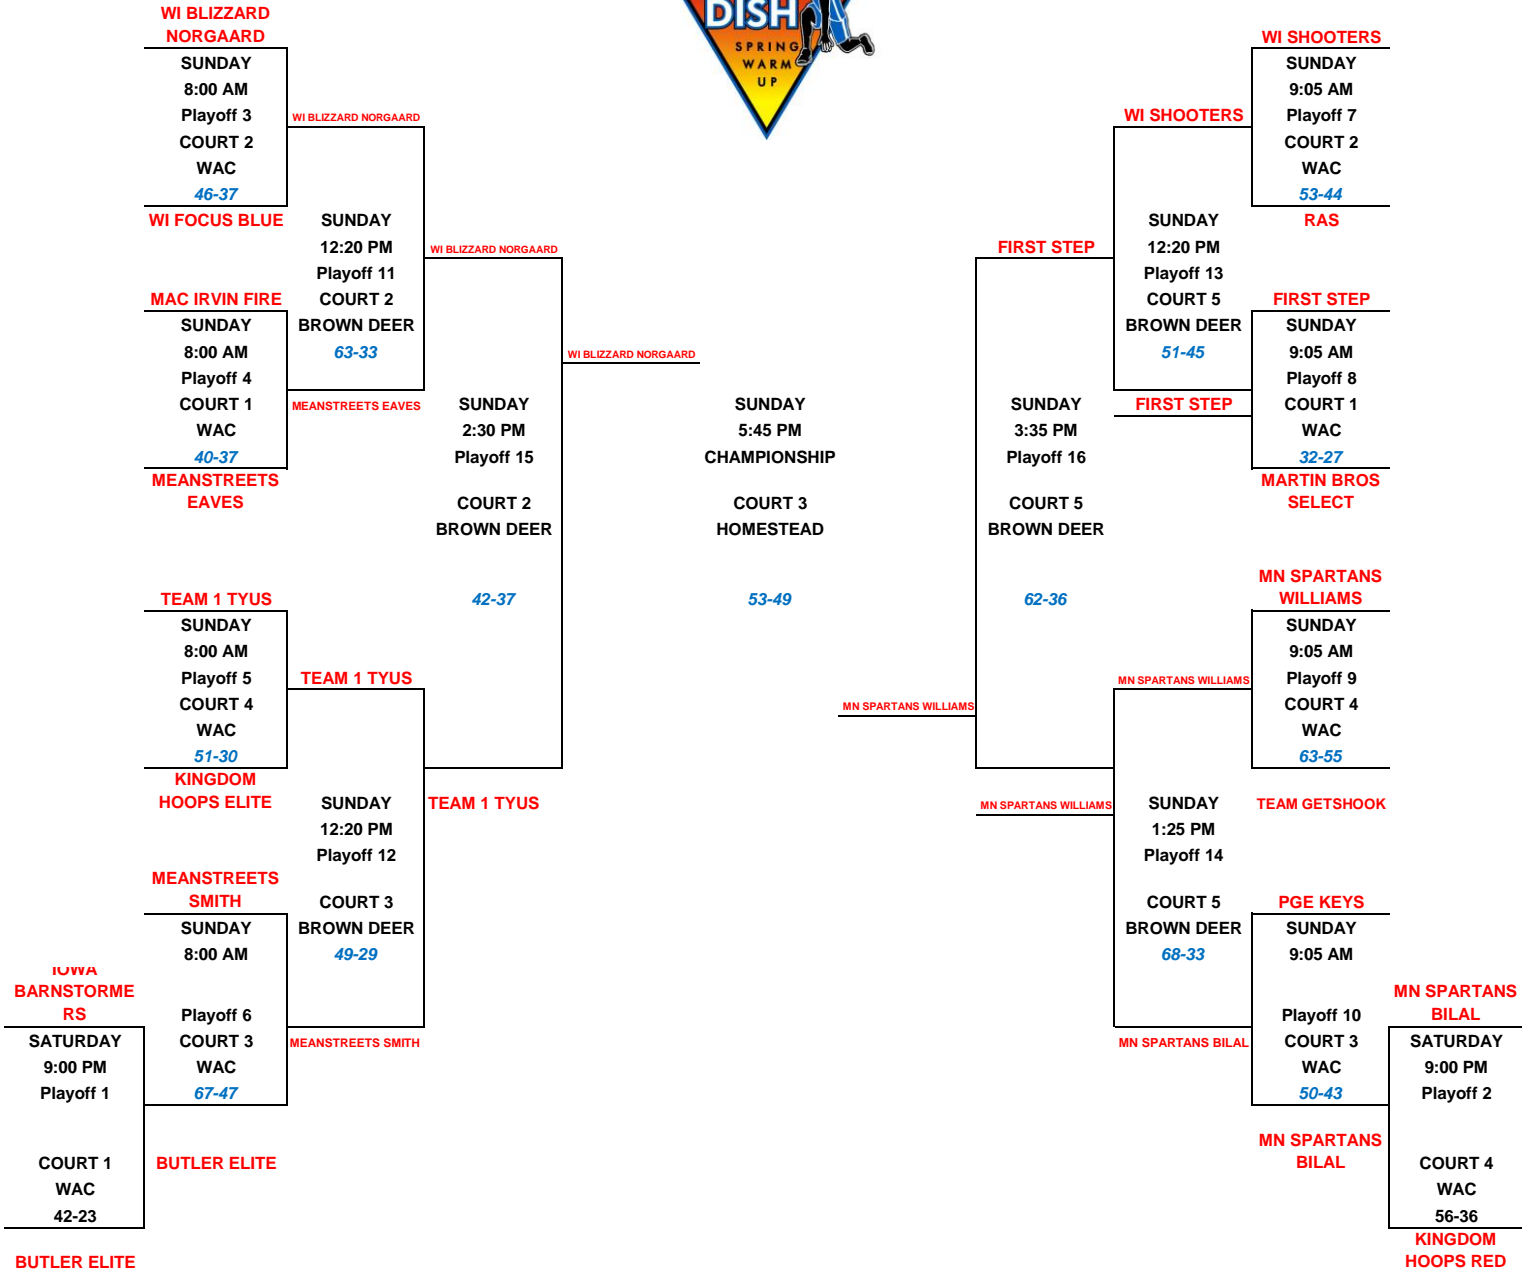

SWISH 'N DISH
MARCH 31-APRIL 2, 2017
11U/5TH GRADE PLATINUM BRACKET

MN SPARTANS ELITE WILLIAMS
2017 SWISH 'N DISH
11U/5TH GRADE PLATINUM
CHAMPIONS

SWISH 'N DISH

MARCH 31-APRIL 2, 2017

10U/4TH GRADE POOL KEY

POOL A		+/-	1	+/-	2	+/-	=
1	Kingdom Hoops Elite	+15	+1	+16			
2	MN Spartans Elite	+15	-1	+14			

POOL B		+/-	1	+/-	2	+/-	=
1	Meanstreets McLoyd	-15	+13	-2			
2	WI Shooters	-15	-13	-28			

POOL C		+/-	1	+/-	2	+/-	=
1	Mac Irvin Fire	-12	+15	+3			
2	WI Playmakers	-15	-15	-30			

POOL D		+/-	1	+/-	2	+/-	=
1	Ray Allen Select	+12	+15	+27			
2	First Step	+15	-15	0			

POOL E		+/-	1	+/-	2	+/-	=
1	Illinois Central Elite - ICE	+14	-10	+24			
2	Milwaukee Spartans-Rebels Elite	+2	+10	+12			

POOL F		+/-	1	+/-	2	+/-	=
1	Playground Elite	-14	-2	-16			
2	Meanstreets Select Thomas	-2	+2	0			

POOL G		+/-	1	+/-	2	+/-	=
1	Game Time	+8	+15	+23			
2	Kingdom Hoops Red	-15	-15	-30			

POOL H		+/-	1	+/-	2	+/-	=
1	Butler Elite	-8	+7	-1			
2	Hoopers	+15	-7	+8			

10U/4TH GRADE POOL KEY (All teams advance to playoffs)

A1	Kingdom Hoops Elite
A2	MN Spartans Elite
B1	Meanstreets McLoyd
B2	WI Shooters
C1	Mac Irvin Fire
C2	WI Playmakers
D1	Ray Allen Select
D2	First Step
E1	Illinois Central Elite - ICE
E2	Milwaukee Spartans-Rebels Elite
F1	Playground Elite
F2	Meanstreets Select Thomas
G1	Game Time
G2	Kingdom Hoops Red
H1	Butler Elite
H2	Hoopers

SOCIAL/WEB:
NY2LASPORTS.COM @NY2LASPORTSLIVE #NY2LASND2K17

FACILITIES:
BROWN DEER - 8060 N. 60TH ST, BROWN DEER, WI 53223
HOMESTEAD - 5000 W. MEQUON RD, MEQUON, WI 53092
WEST ALLIS CENTRAL (WAC) - 8516 W. LINCOLN AVE, WEST ALLIS, WI 53227