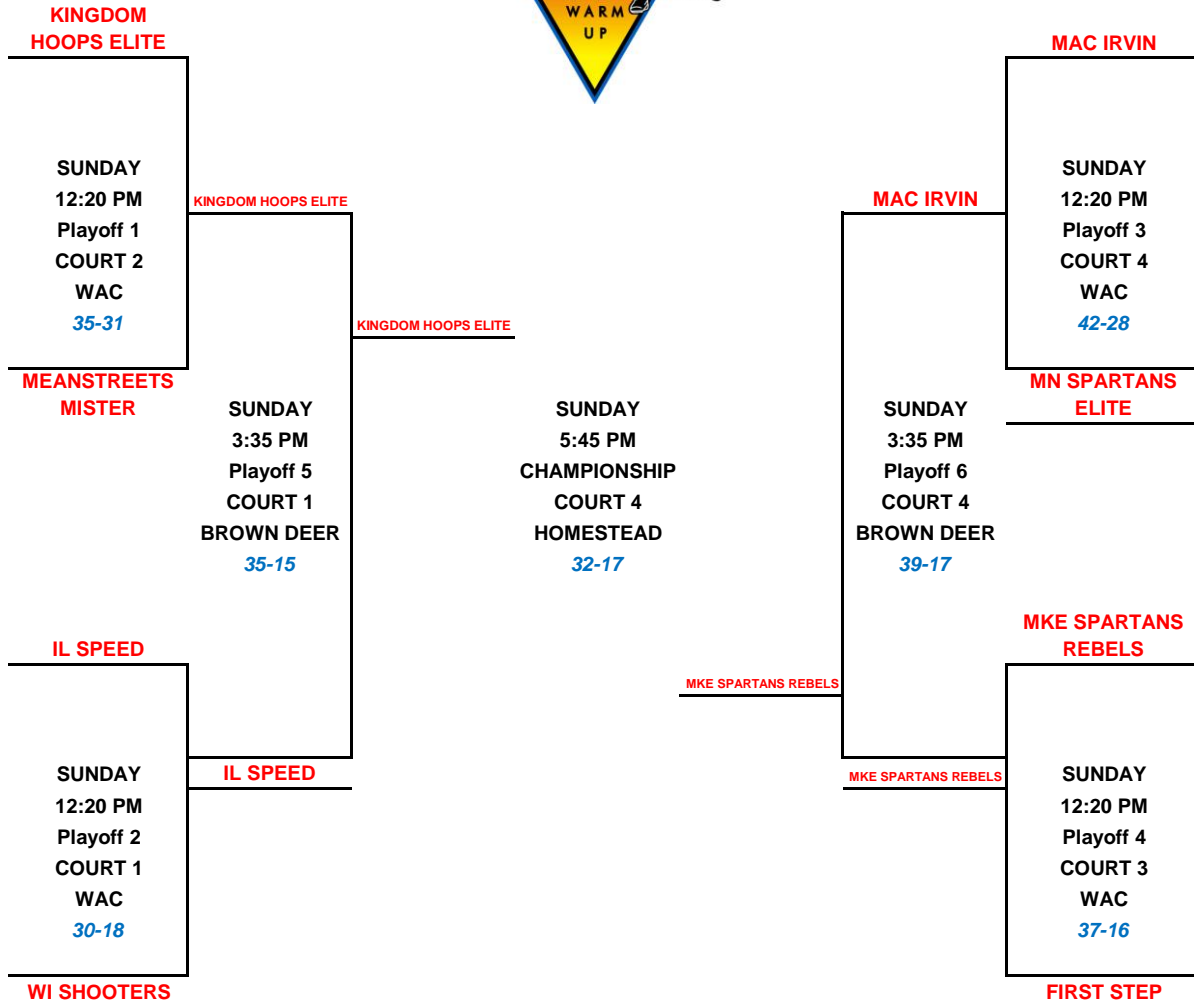

SWISH 'N DISH

MARCH 31-APRIL 2, 2017

9U/3RD GRADE POOL KEY

POOL A		+/- 1	+/- 2	+/- =
1	First Step	+15	-15	0
2	Kingdom Hoops Elite	-14	+15	+1

POOL B		+/- 1	+/- 2	+/- =
1	Wisconsin Shooters	-15	-15	-30
2	Mac Irvin Fire	+14	+15	+29

POOL C		+/- 1	+/- 2	+/- =
1	Meanstreets Mister	+1	-2	-1
2	Milwaukee Spartans-Rebels Elite	+15	+2	+17

POOL D		+/- 1	+/- 2	+/- =
1	MN Spartans Elite	-1	-2	-3
2	IL Speed	-15	+2	-13

9U/3RD GRADE POOL KEY	
(All teams advance to playoffs)	
A1	First Step
A2	Kingdom Hoops Elite
B1	Wisconsin Shooters
B2	Mac Irvin Fire
C1	Meanstreets Mister
C2	Milwaukee Spartans-Rebels Elite
D1	MN Spartans Elite
D2	IL Speed

SOCIAL/WEB:	
NY2LASPORTS.COM	
@NY2LASPORTSLIVE	
#NY2LASND2K17	

FACILITIES:	
BROWN DEER - 8060 N. 60TH ST, BROWN DEER, WI 53223	
HOMESTEAD - 5000 W. MEQUON RD, MEQUON, WI 53092	
WEST ALLIS CENTRAL (WAC) - 8516 W. LINCOLN AVE, WEST ALLIS, WI 53227	

SWISH 'N DISH
MARCH 31-APRIL 2, 2017
9U/3RD GRADE PLATINUM BRACKET

MKE SPARTANS REBELS

2017 SWISH 'N DISH
9U/3RD GRADE PLATINUM
CHAMPIONS