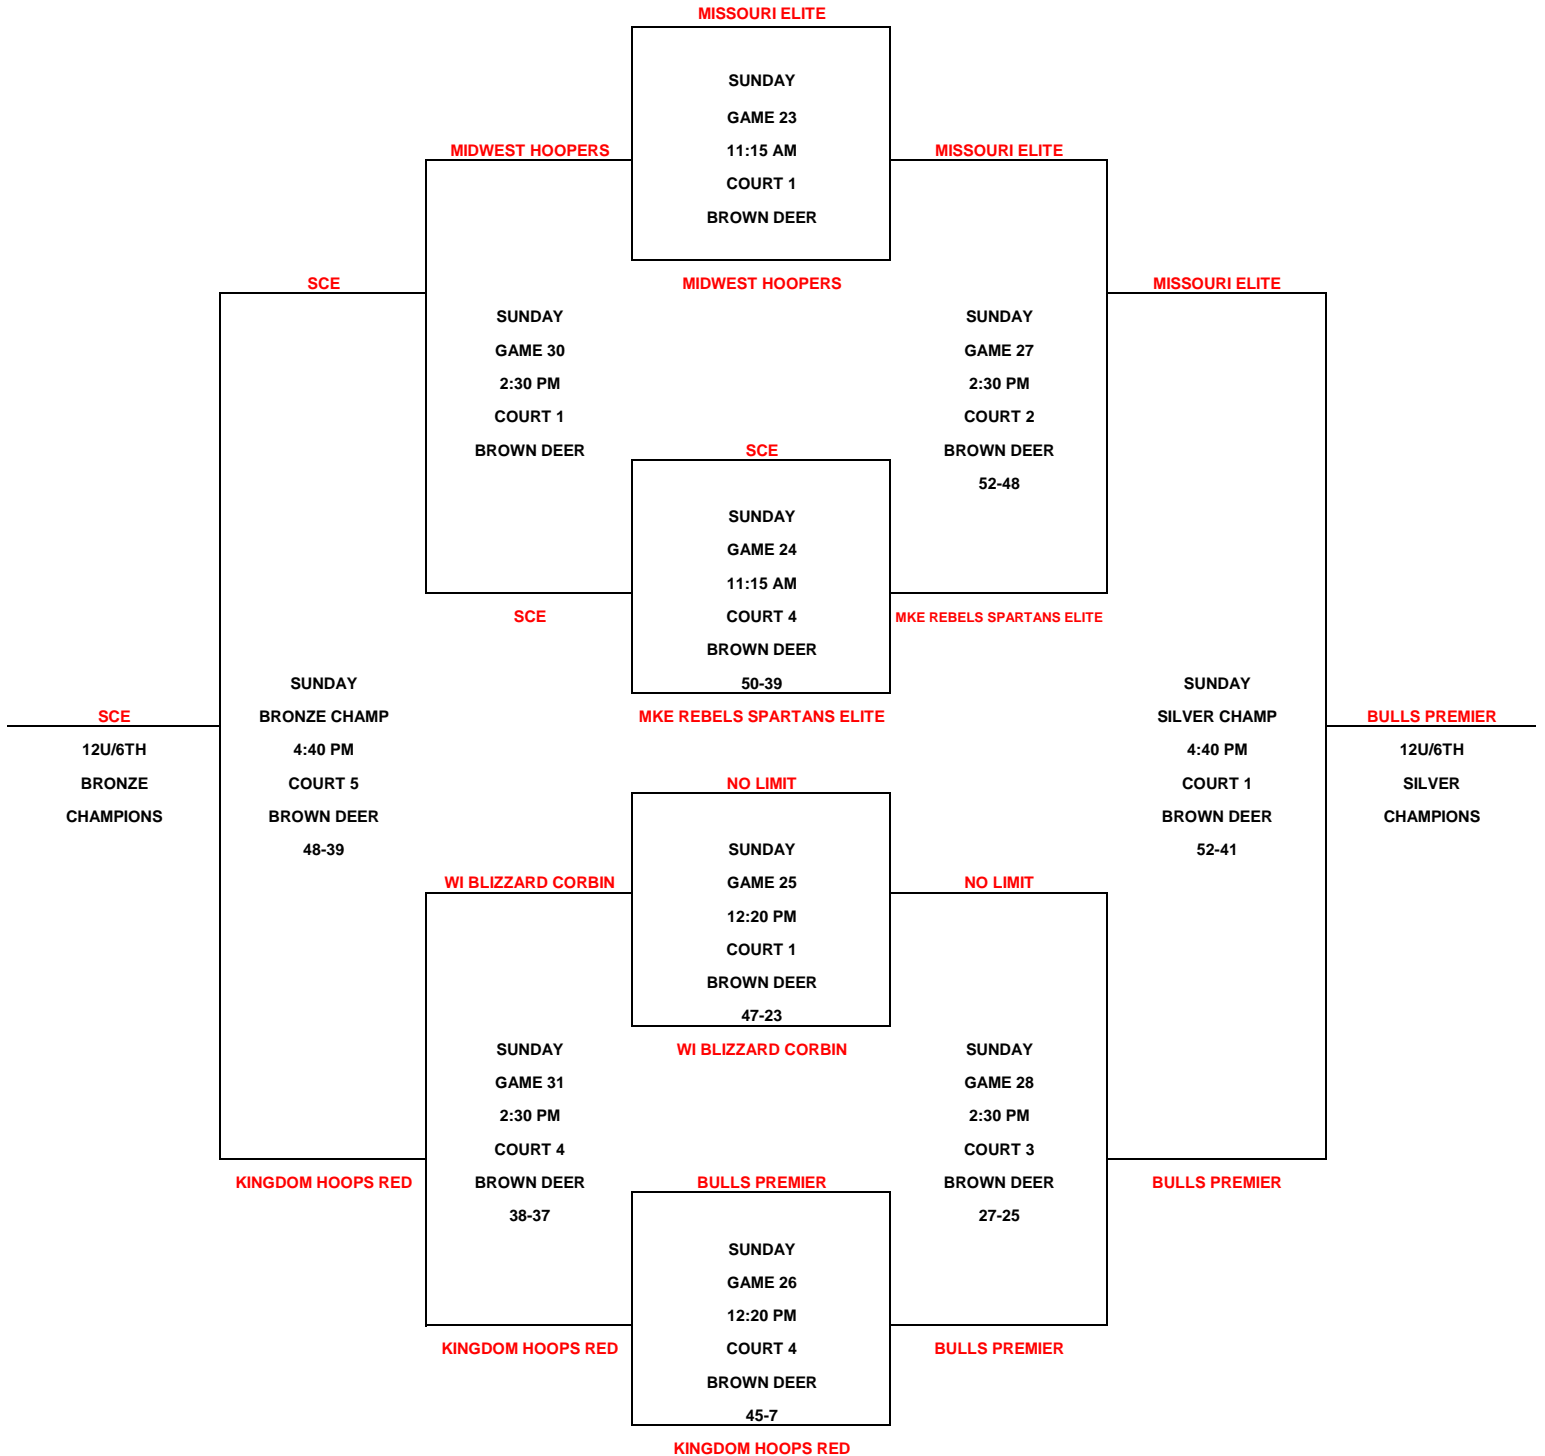

SWISH 'N DISH
MARCH 31-APRIL 2, 2017

12U/6TH GRADE BRONZE BRACKET

12U/6TH GRADE SILVER BRACKET

HMSTD - HOMESTEAD H.S.
BD - BROWN DEER H.S.
MILW LUTH - MILWAUKEE LUTHERAN H.S.
BR CENT - BROOKFIELD CENTRAL H.S.

HMSTD - HOMESTEAD H.S.
BD - BROWN DEER H.S.
MILW LUTH - MILWAUKEE LUTHERAN H.S.
BR CENT - BROOKFIELD CENTRAL H.S.