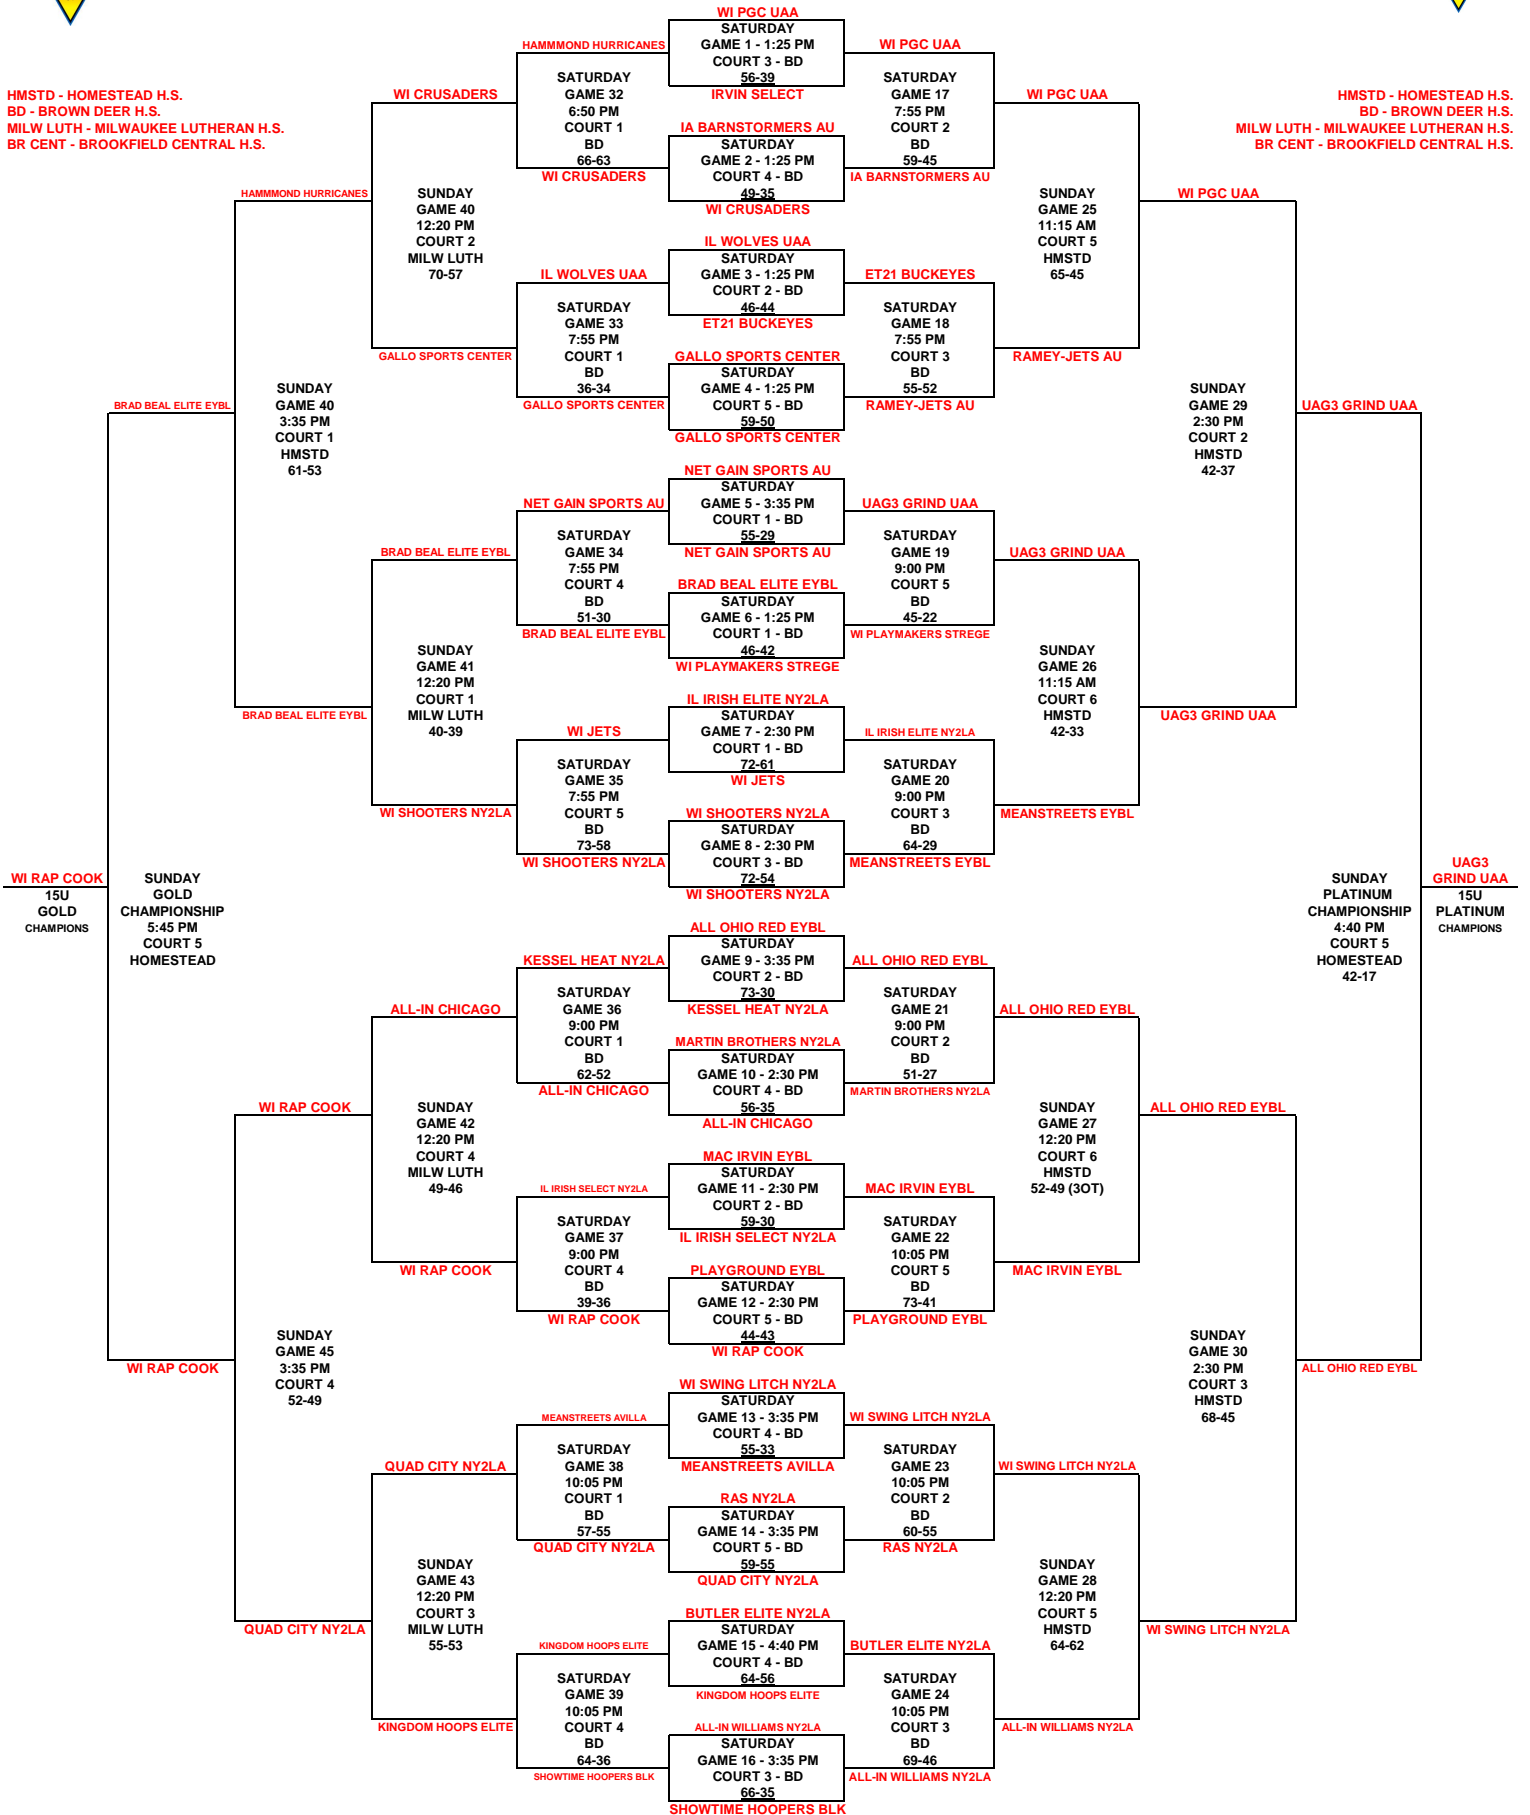

15U GOLD BRACKET

SWISH 'N DISH

MARCH 31-APRIL 2, 201

15U PLATINUM BRACKET

HMSTD - HOMESTEAD H.S.
BD - BROWN DEER H.S.
MILW LUTH - MILWAUKEE LUTHERAN H.S.
BR CENT - BROOKFIELD CENTRAL H.S.

HMSTD - HOMESTEAD H.S.
BD - BROWN DEER H.S.
MILW LUTH - MILWAUKEE LUTHERAN H.S.
BR CENT - BROOKFIELD CENTRAL H.S.