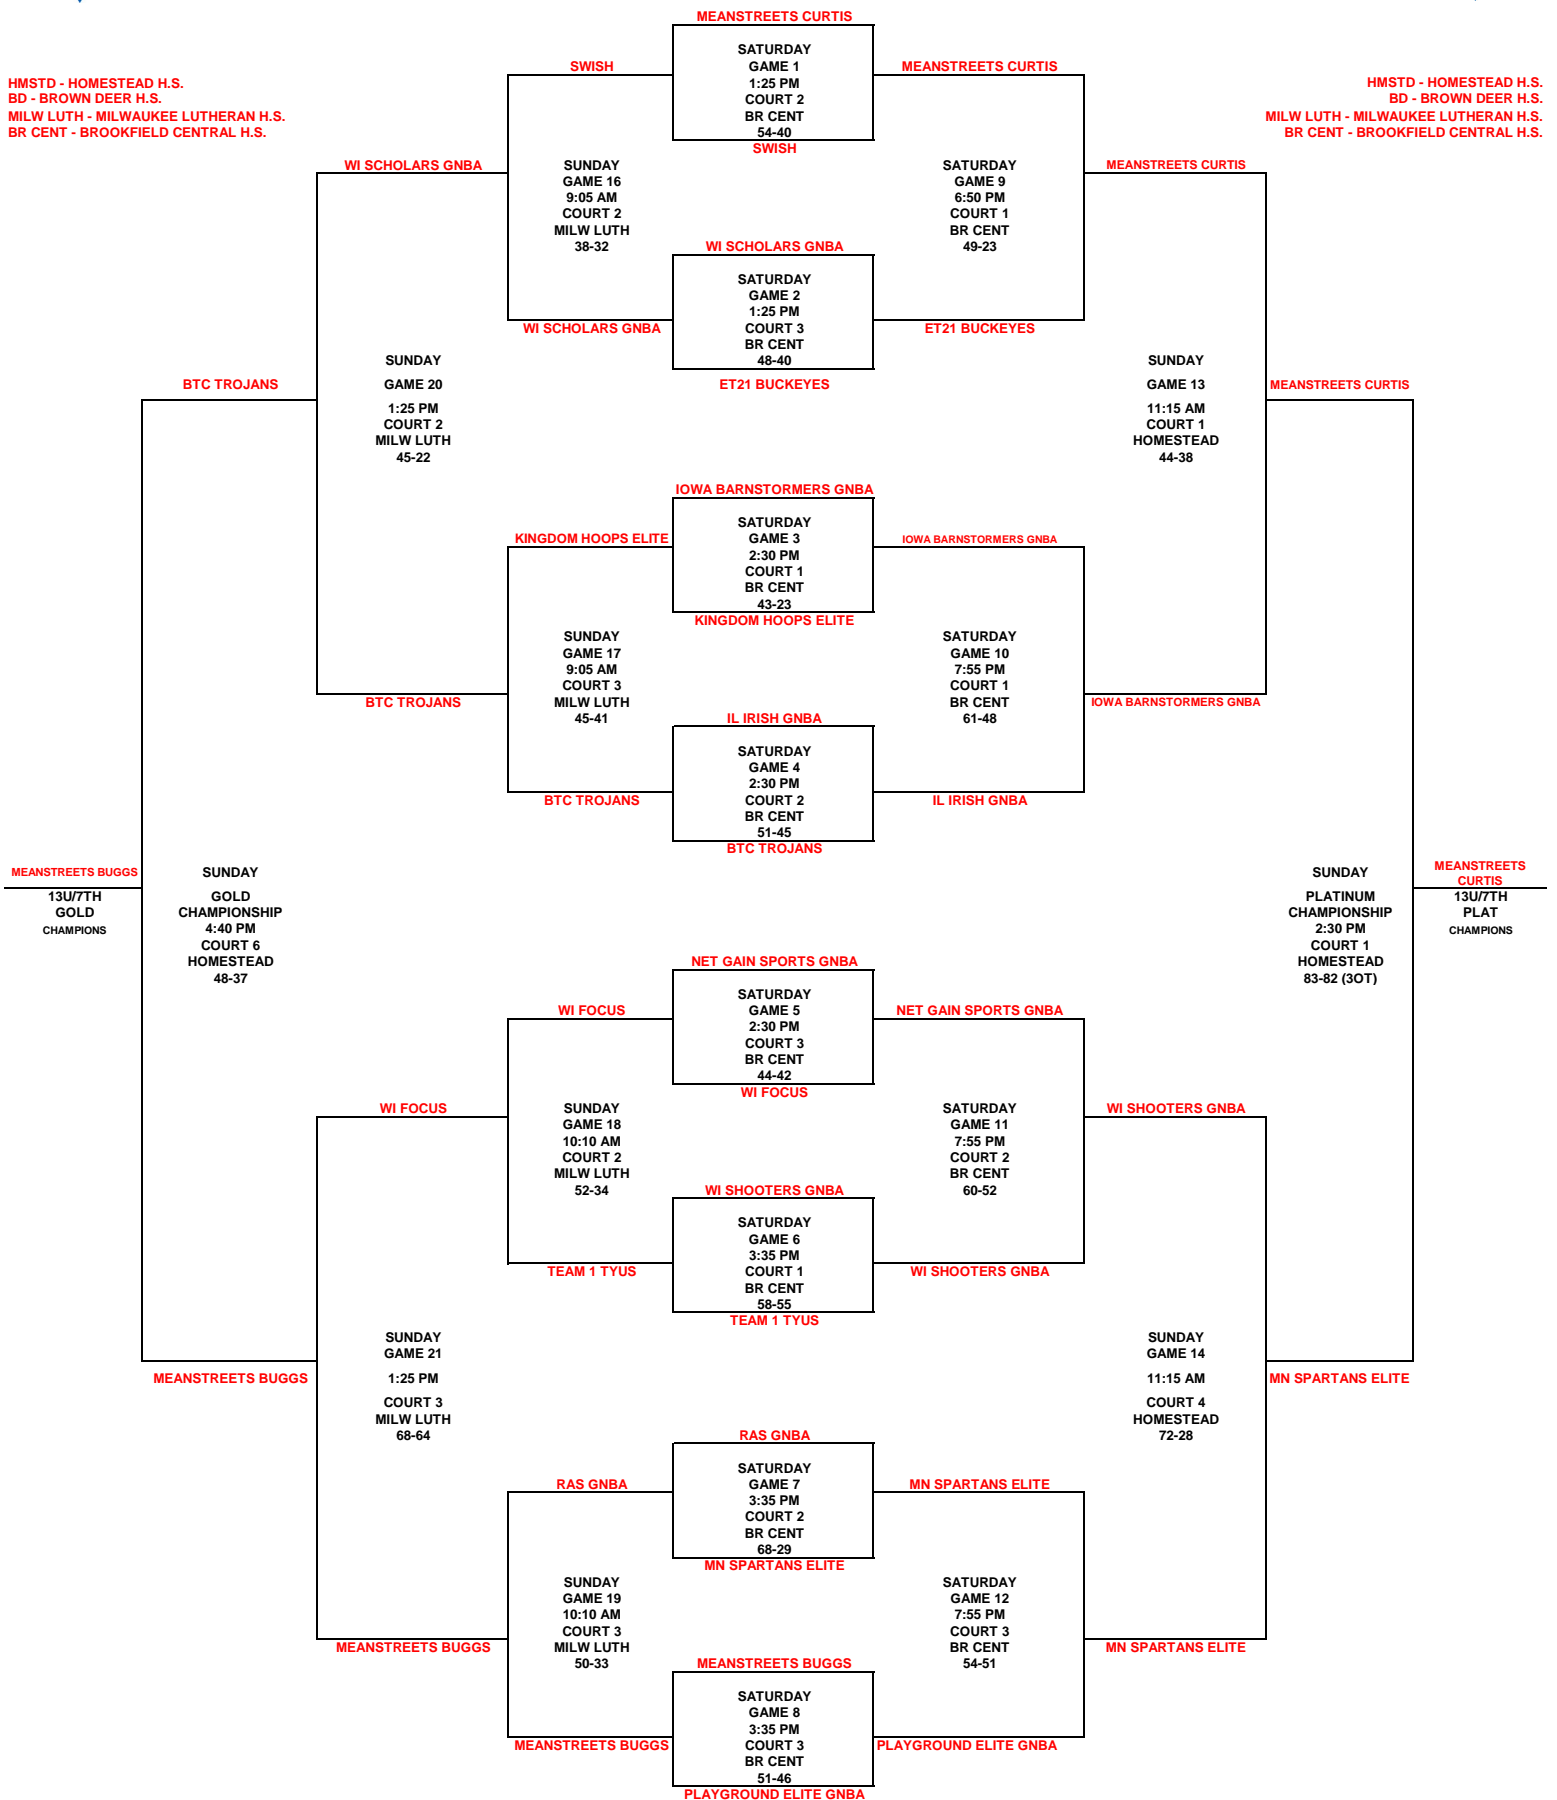

HMSTD - HOMESTEAD H.S.
 BD - BROWN DEER H.S.
 MILW LUTH - MILWAUKEE LUTHERAN H.S.
 BR CENT - BROOKFIELD CENTRAL H.S.

HMSTD - HOMESTEAD H.S.
 BD - BROWN DEER H.S.
 MILW LUTH - MILWAUKEE LUTHERAN H.S.
 BR CENT - BROOKFIELD CENTRAL H.S.