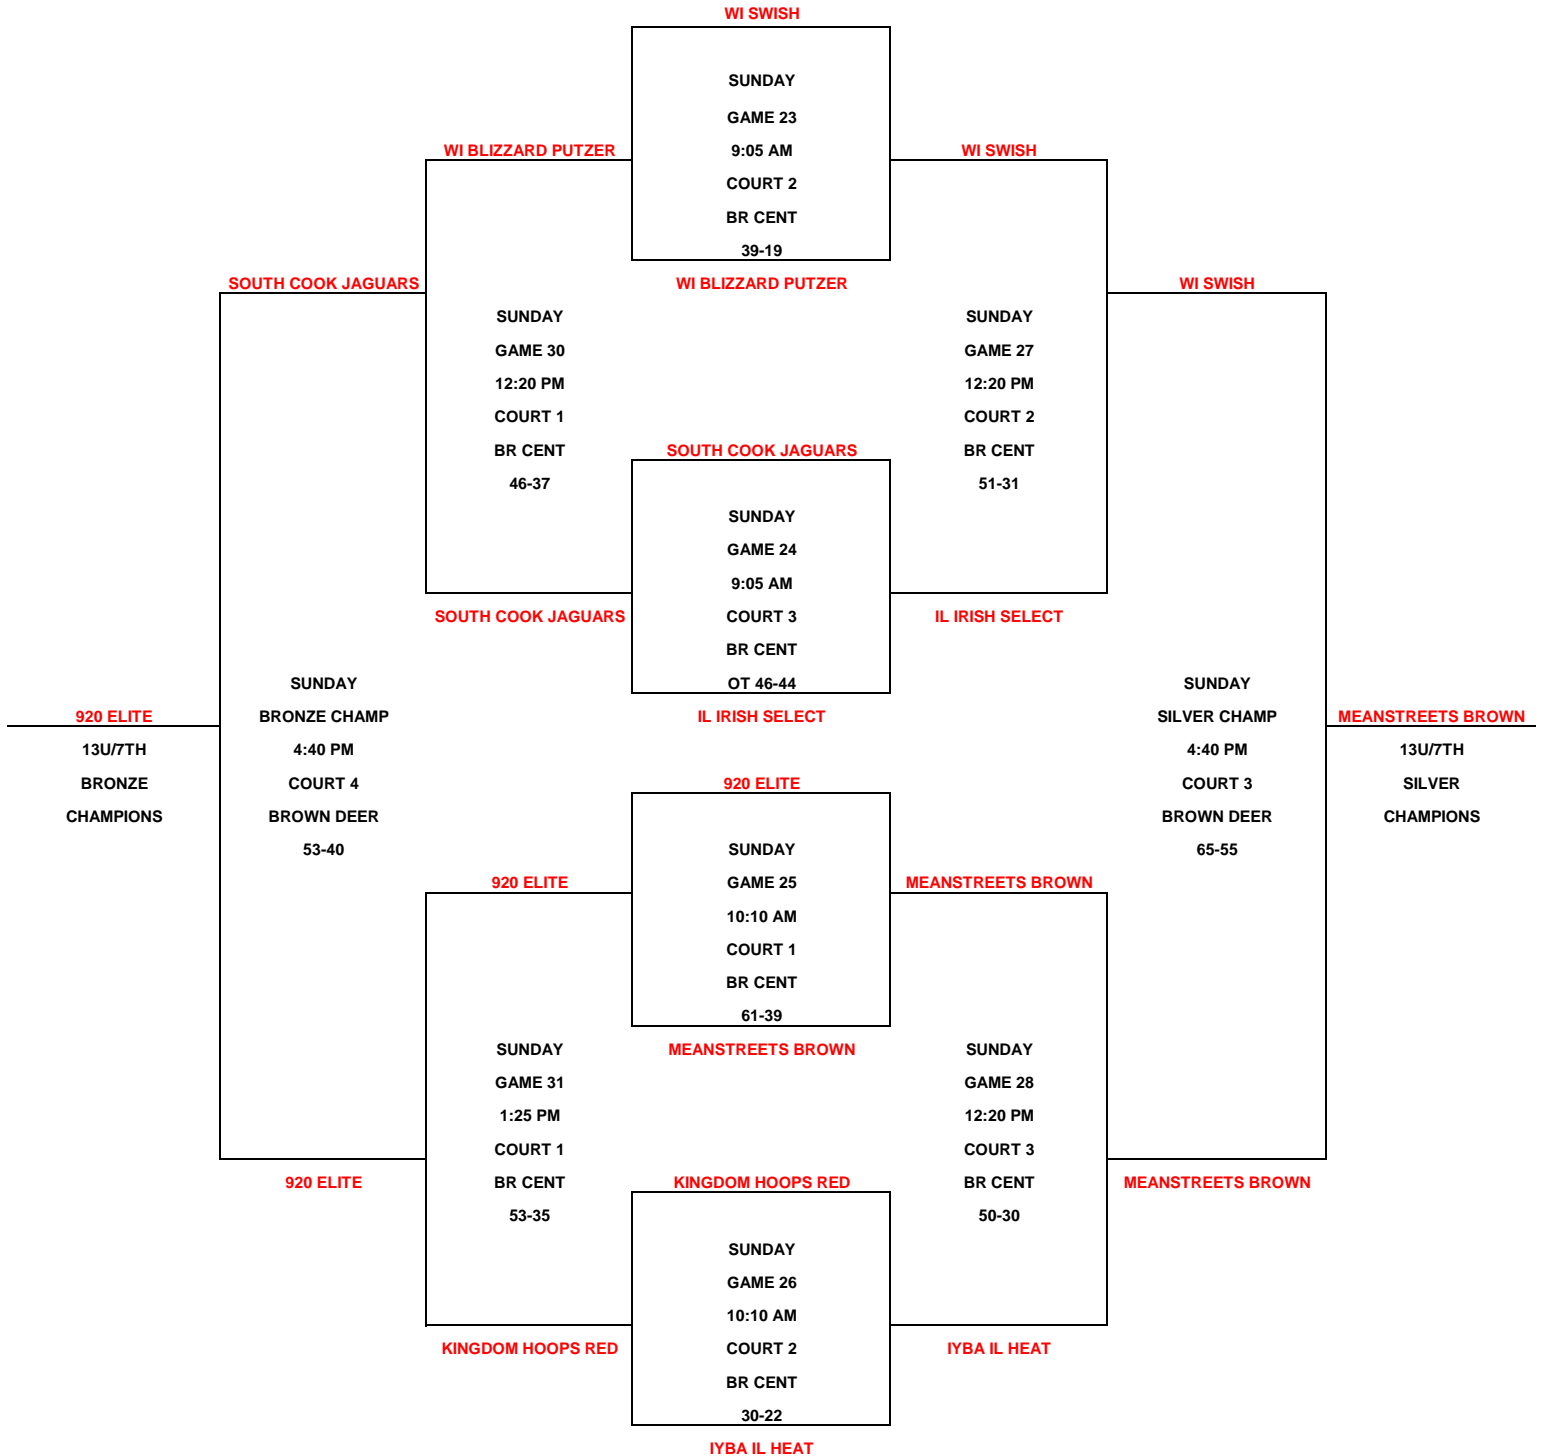

SWISH 'N DISH
MARCH 31-APRIL 2, 2017

13U/7TH GRADE BRONZE BRACKET

13U/7TH GRADE SILVER BRACKET

HMSTD - HOMESTEAD H.S.
BD - BROWN DEER H.S.
MILW LUTH - MILWAUKEE LUTHERAN H.S.
BR CENT - BROOKFIELD CENTRAL H.S.

HMSTD - HOMESTEAD H.S.
BD - BROWN DEER H.S.
MILW LUTH - MILWAUKEE LUTHERAN H.S.
BR CENT - BROOKFIELD CENTRAL H.S.