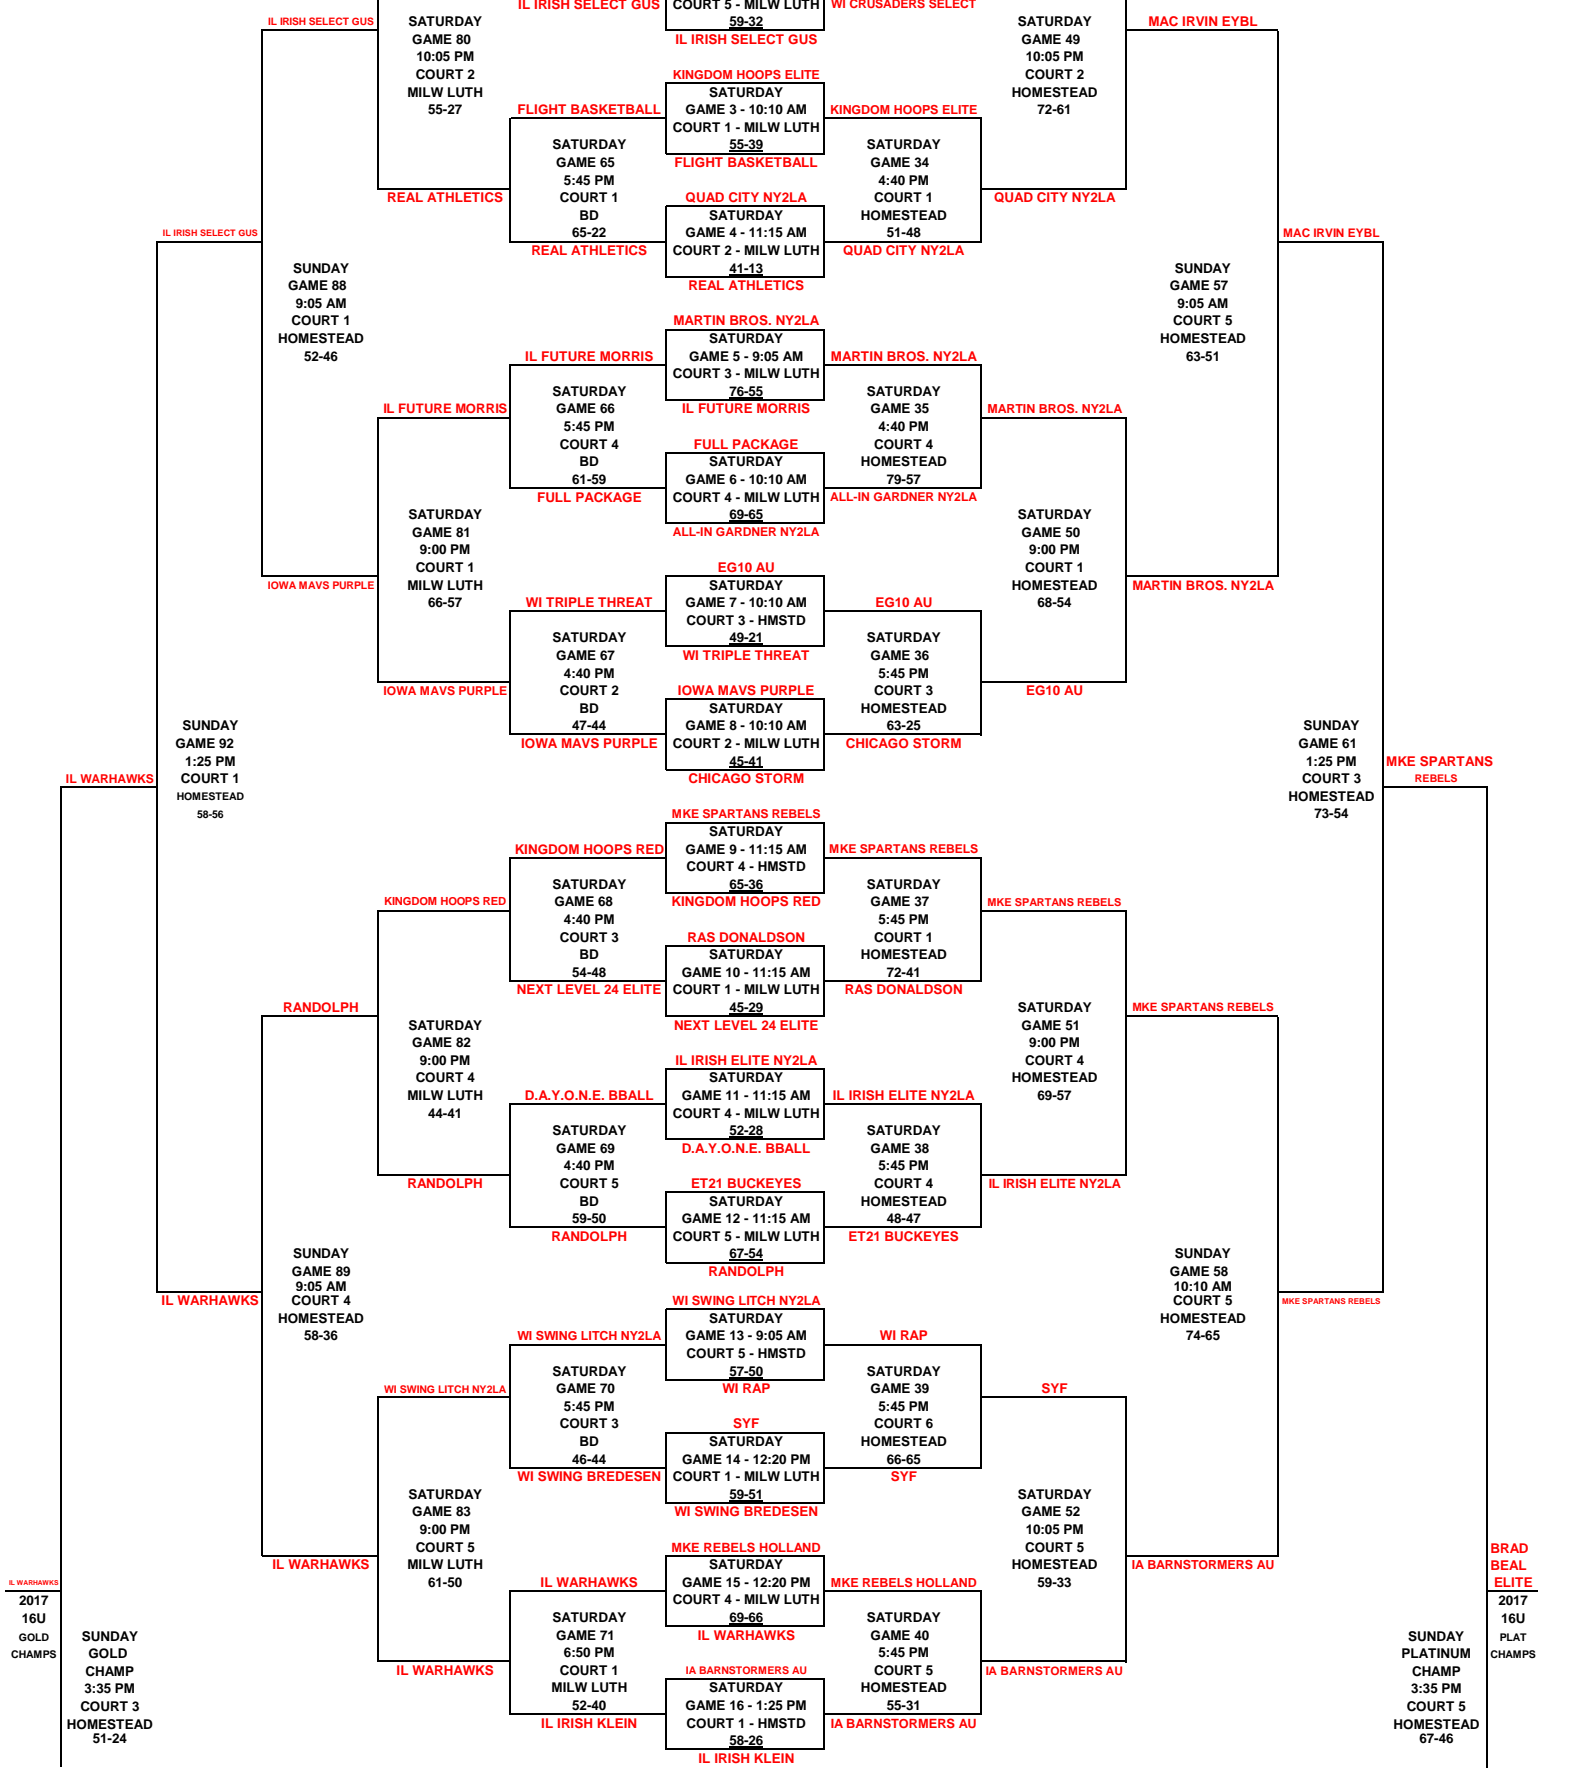

SWISH 'N DISH

16U - GOLD BRACKET (PAGE 1 OF 2)

MARCH 31-APRIL 2

16U - PLATINUM BRACKET (PAGE 1 OF 2)

HMSTD - HOMESTEAD H.S.
BD - BROWN DEER H.S.
MILW LUTH - MILWAUKEE LUTHERAN H.S.

HMSTD - HOMESTEAD H.S.
BD - BROWN DEER H.S.
MILW LUTH - MILWAUKEE LUTHERAN H.S.

IL WARHAWKS
2017
16U
GOLD
CHAMPS

SUNDAY
GOLD
CHAMP
3:35 PM
COURT 3
HOMESTEAD
51-24

BRAD
BEAL
ELITE
2017
16U
PLAT
CHAMPS

SUNDAY
PLATINUM
CHAMP
3:35 PM
COURT 5
HOMESTEAD
67-46