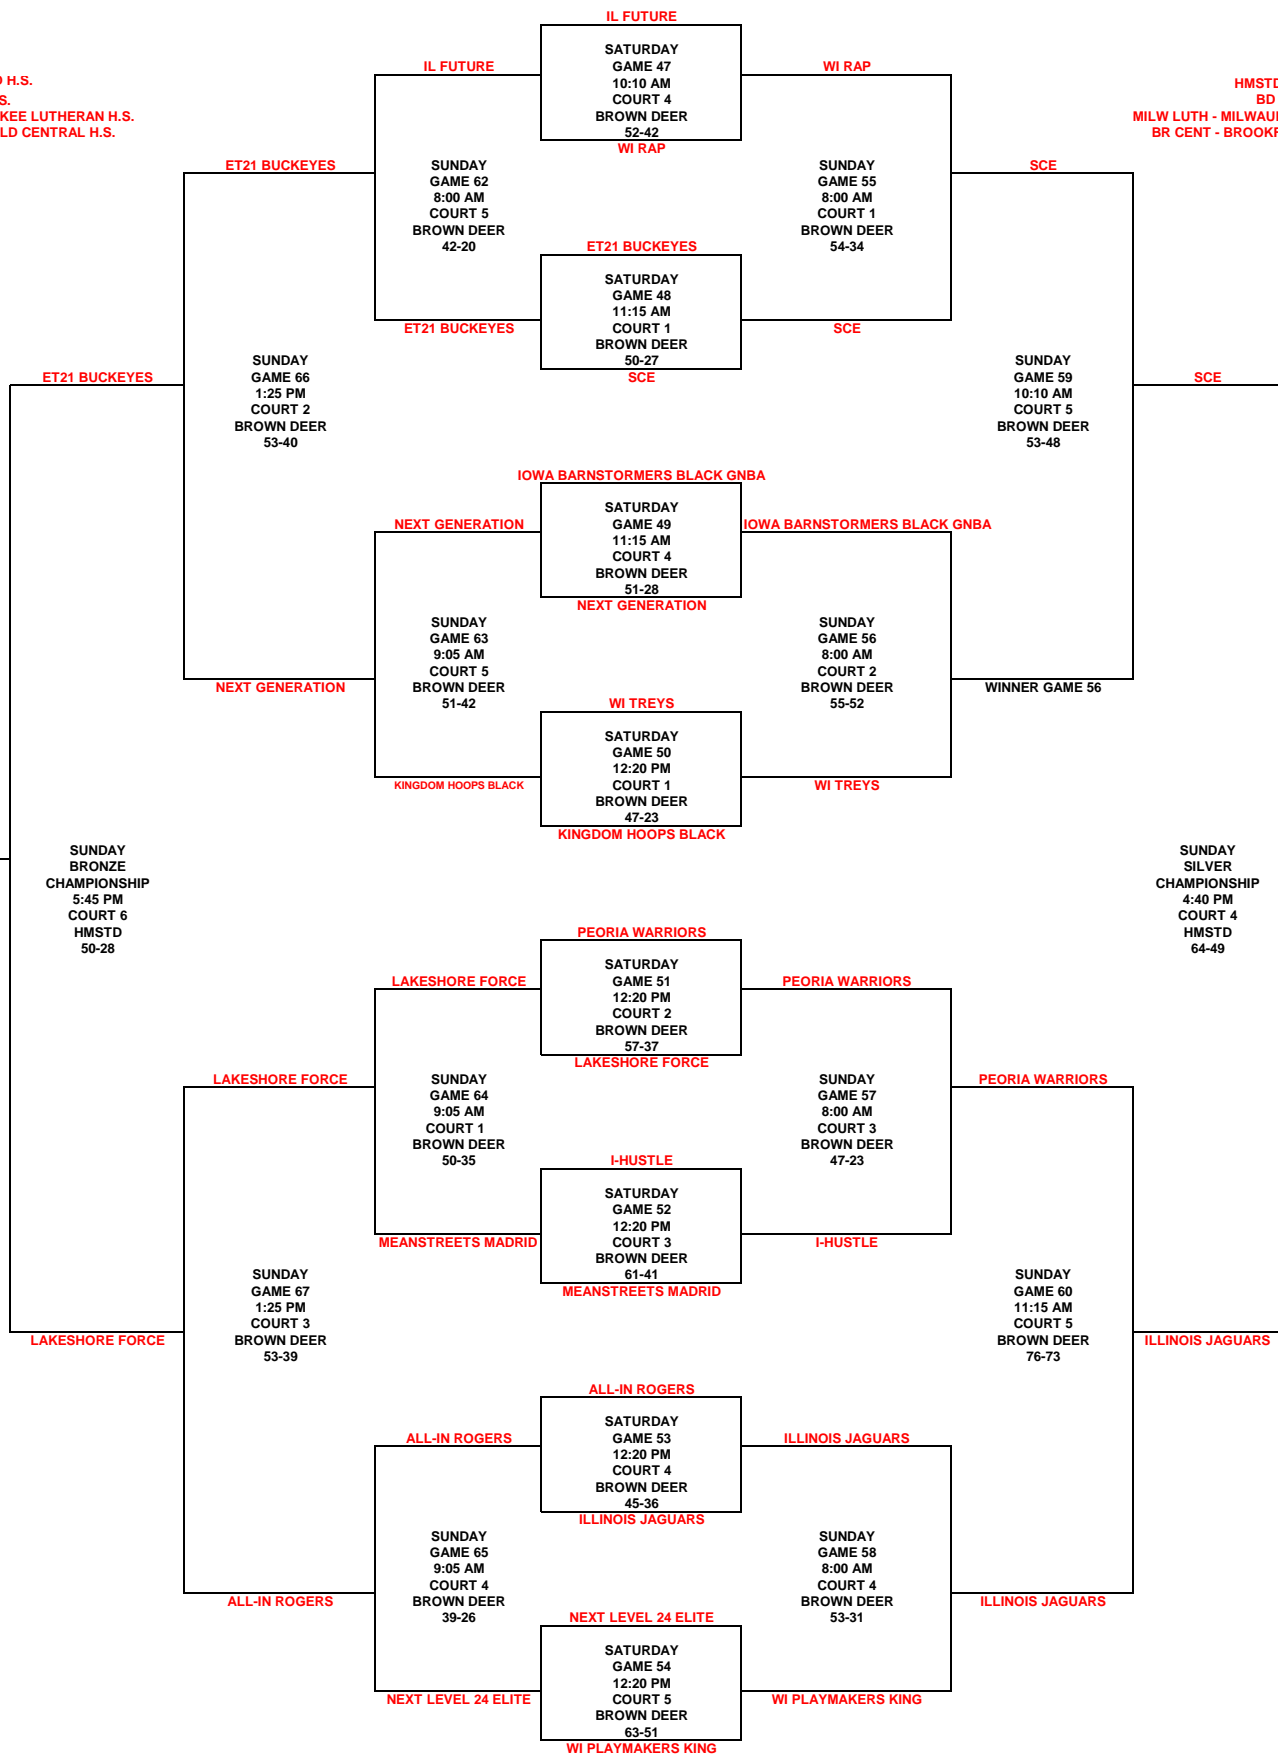

SWISH 'N DISH

14U/8TH GRADE BRONZE BRACKET

MARCH 31-APRIL 2, 2017

14U/8TH GRADE SILVER BRACKET

HMSTD - HOMESTEAD H.S.
BD - BROWN DEER H.S.
MILW LUTH - MILWAUKEE LUTHERAN H.S.
BR CENT - BROOKFIELD CENTRAL H.S.

HMSTD - HOMESTEAD H.S.
BD - BROWN DEER H.S.
MILW LUTH - MILWAUKEE LUTHERAN H.S.
BR CENT - BROOKFIELD CENTRAL H.S.