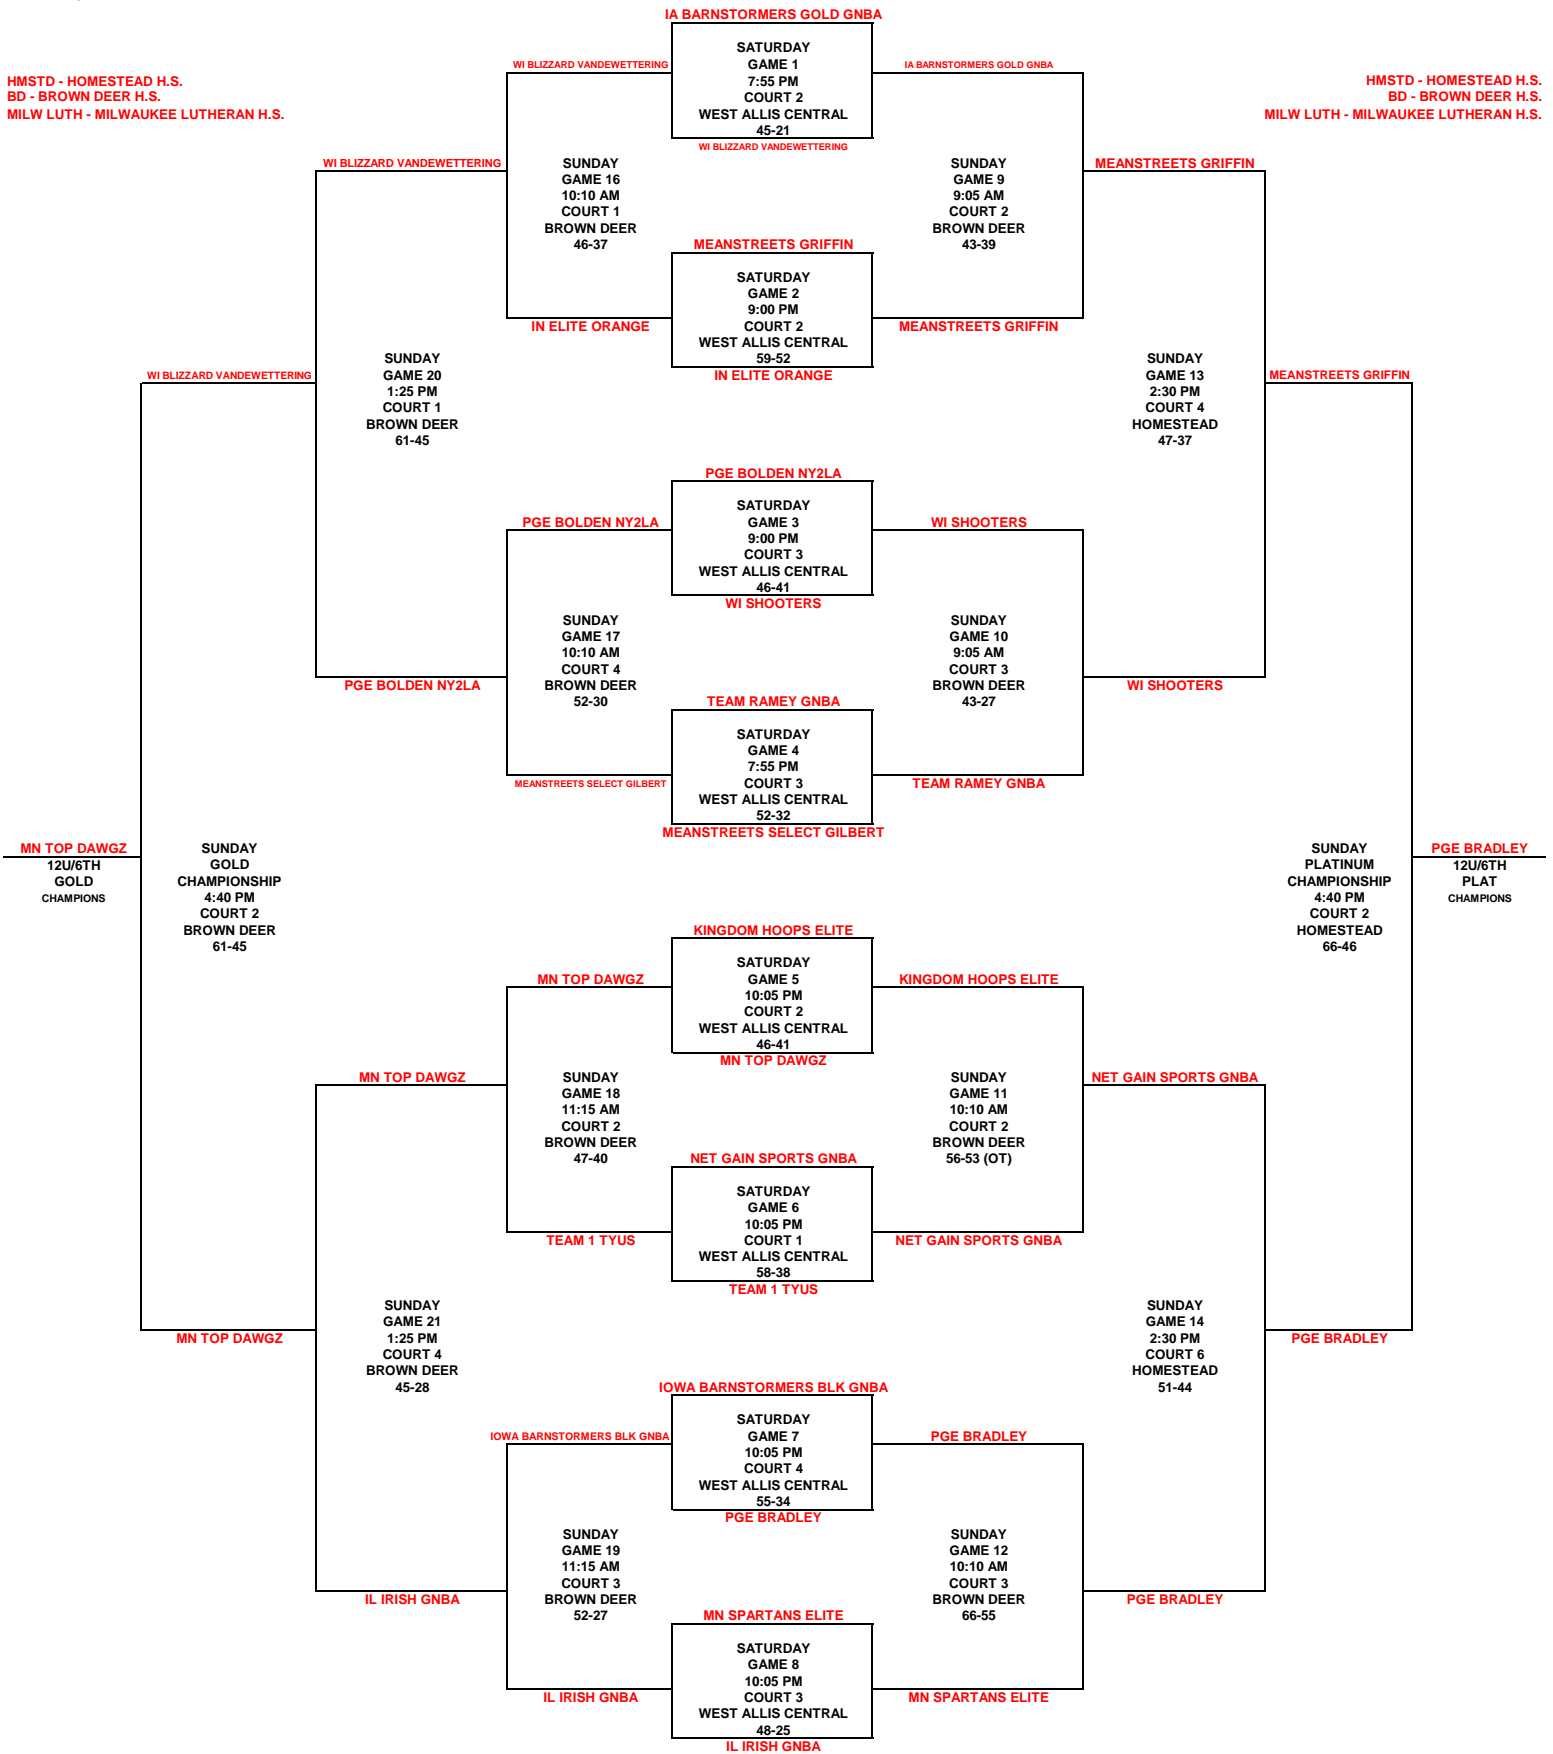

SWISH 'N DISH

12U/6TH GRADE GOLD BRACKET MARCH 31-APRIL 2, 2017 12U/6TH GRADE PLATINUM BRACKET

HMSTD - HOMESTEAD H.S.
BD - BROWN DEER H.S.
MILW LUTH - MILWAUKEE LUTHERAN H.S.

HMSTD - HOMESTEAD H.S.
BD - BROWN DEER H.S.
MILW LUTH - MILWAUKEE LUTHERAN H.S.