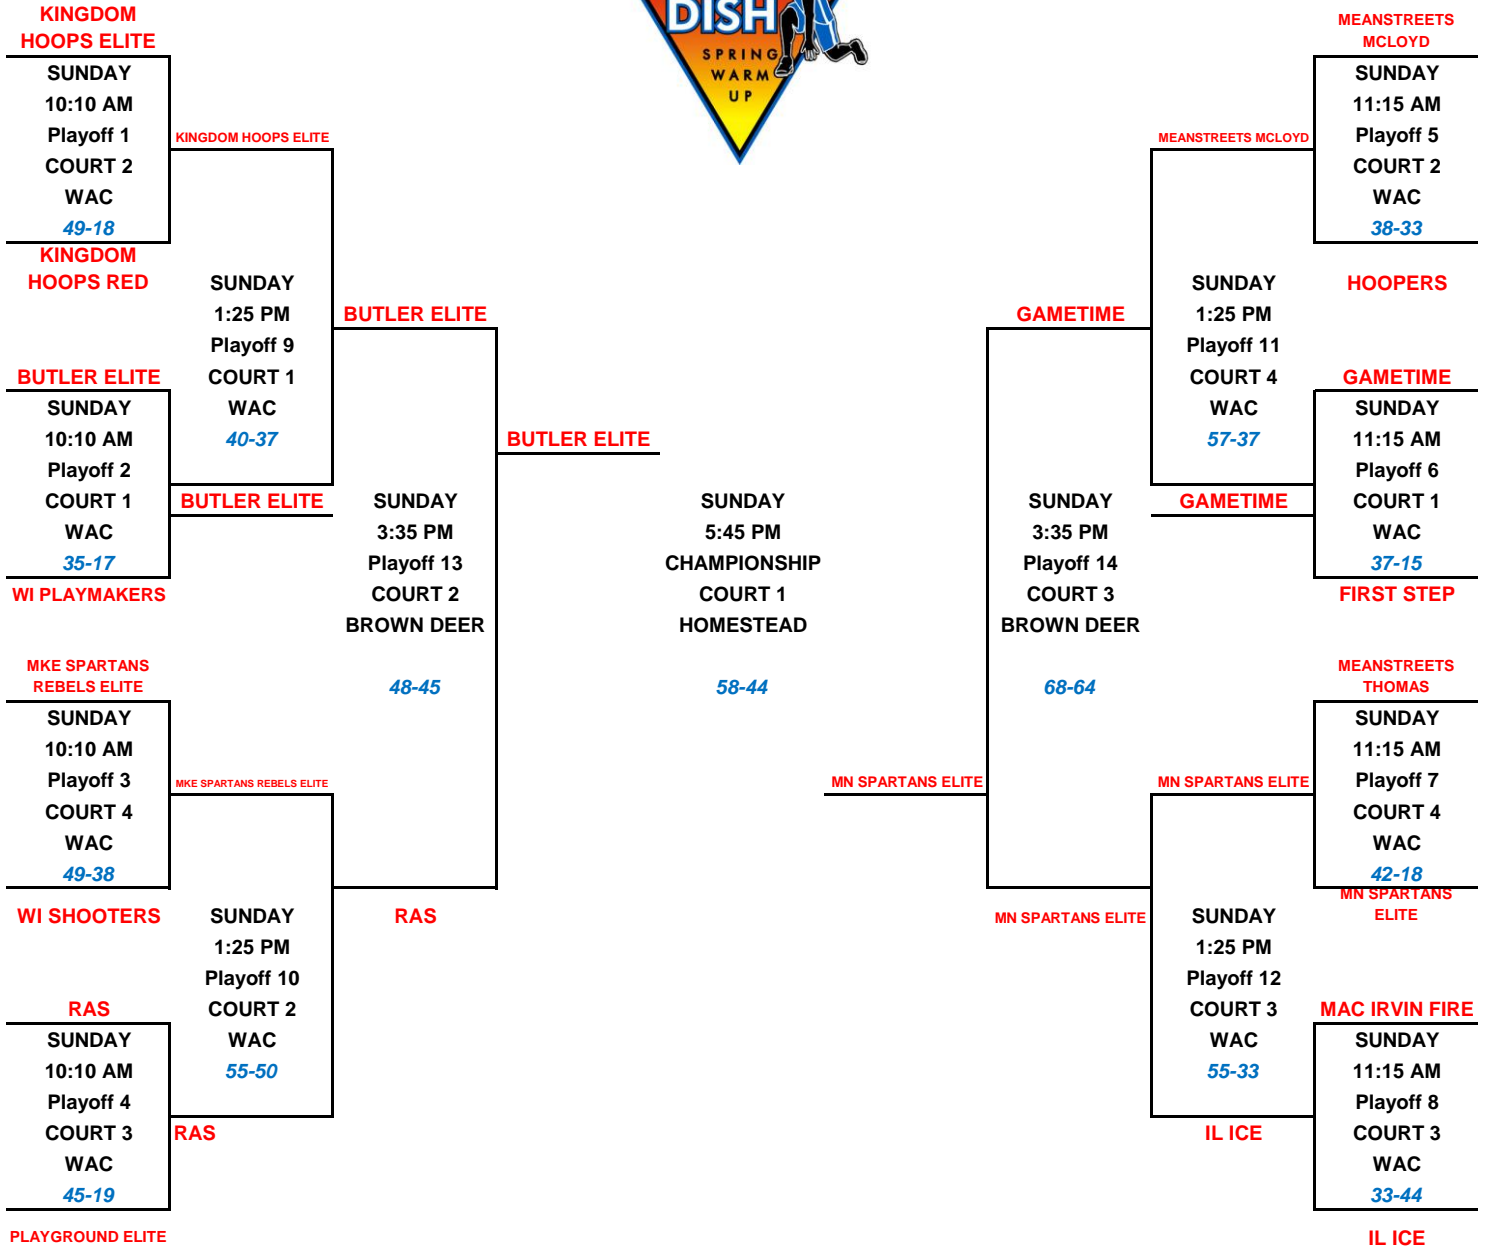

SWISH 'N DISH

MARCH 31-APRIL 2, 2017
10U/4TH GRADE PLATINUM BRACKET

MN SPARTANS ELITE
2017 SWISH 'N DISH
10U/4TH GRADE PLATINUM
CHAMPIONS

SWISH 'N DISH

MARCH 31-APRIL 2, 2017

9U/3RD GRADE POOL KEY

POOL A		+/- 1	+/- 2	+/- =
1	First Step	+15	-15	0
2	Kingdom Hoops Elite	-14	+15	+1

POOL B		+/- 1	+/- 2	+/- =
1	Wisconsin Shooters	-15	-15	-30
2	Mac Irvin Fire	+14	+15	+29

POOL C		+/- 1	+/- 2	+/- =
1	Meanstreets Mister	+1	-2	-1
2	Milwaukee Spartans-Rebels Elite	+15	+2	+17

POOL D		+/- 1	+/- 2	+/- =
1	MN Spartans Elite	-1	-2	-3
2	IL Speed	-15	+2	-13

9U/3RD GRADE POOL KEY	
(All teams advance to playoffs)	
A1	First Step
A2	Kingdom Hoops Elite
B1	Wisconsin Shooters
B2	Mac Irvin Fire
C1	Meanstreets Mister
C2	Milwaukee Spartans-Rebels Elite
D1	MN Spartans Elite
D2	IL Speed

SOCIAL/WEB:	
NY2LASPORTS.COM	
@NY2LASPORTSLIVE	
#NY2LASND2K17	

FACILITIES:	
BROWN DEER - 8060 N. 60TH ST, BROWN DEER, WI 53223	
HOMESTEAD - 5000 W. MEQUON RD, MEQUON, WI 53092	
WEST ALLIS CENTRAL (WAC) - 8516 W. LINCOLN AVE, WEST ALLIS, WI 53227