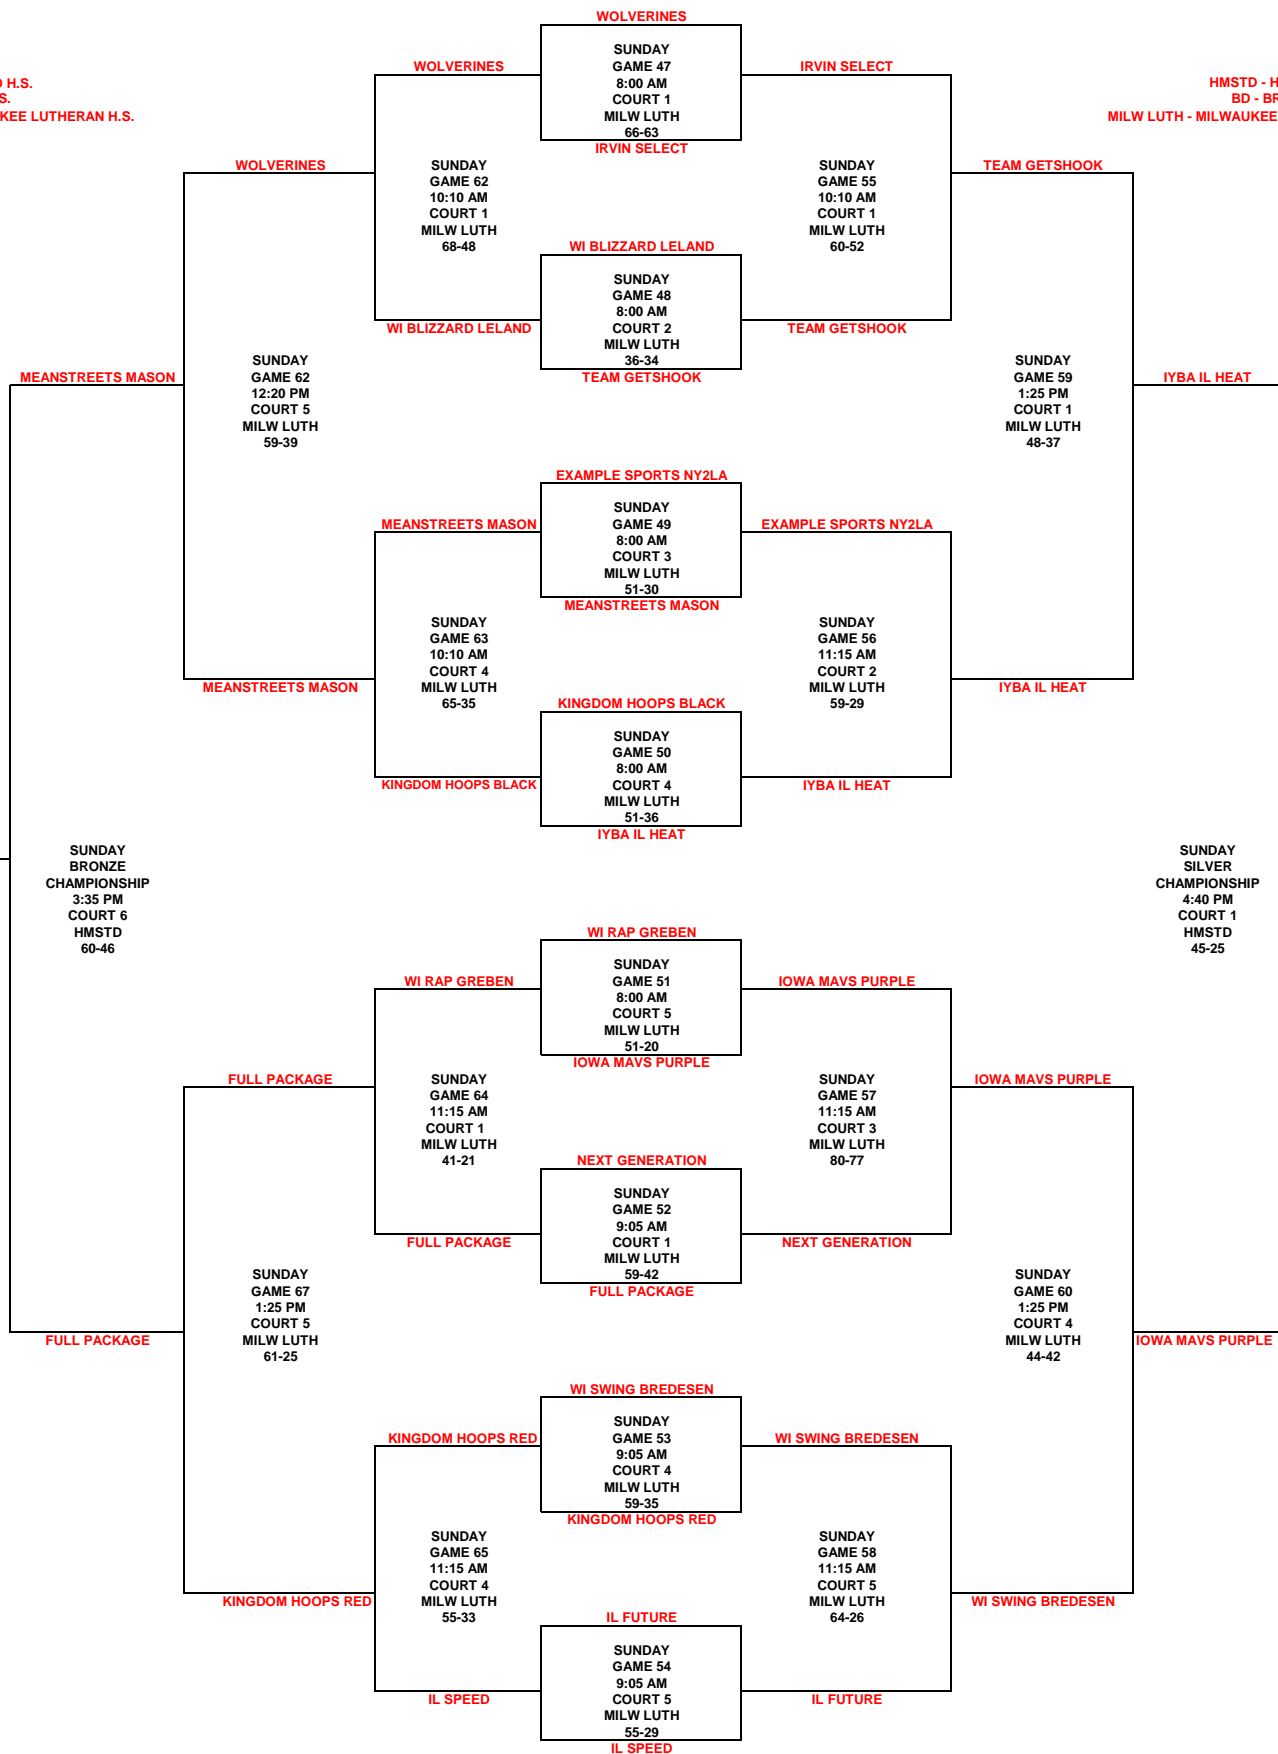

15U BRONZE BRACKET

SWISH 'N DISH
MARCH 31-APRIL 2, 2017

15U SILVER BRACKET

HMSTD - HOMESTEAD H.S.
BD - BROWN DEER H.S.
MILW LUTH - MILWAUKEE LUTHERAN H.S.

HMSTD - HOMESTEAD H.S.
BD - BROWN DEER H.S.
MILW LUTH - MILWAUKEE LUTHERAN H.S.