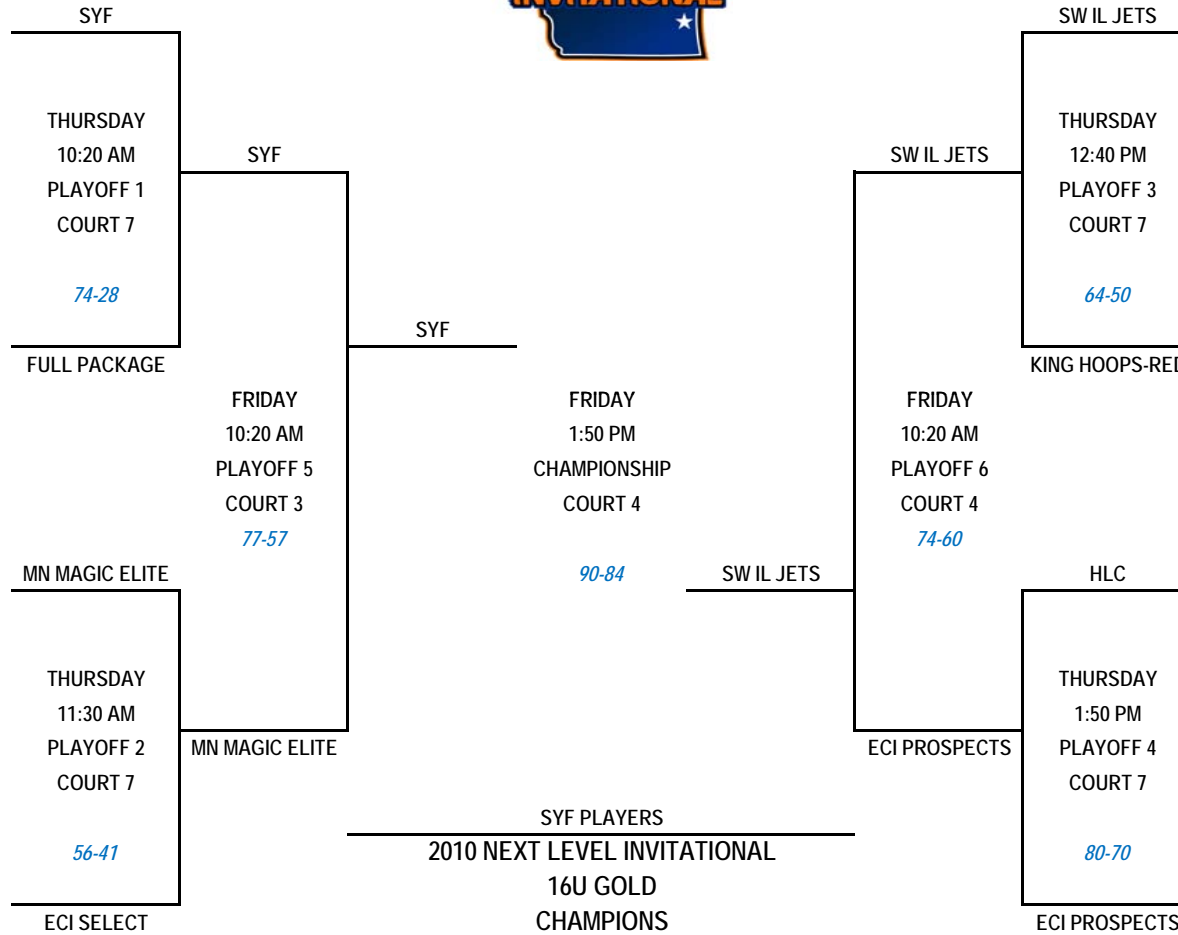

NEXT LEVEL INVITATIONAL

JULY 6 - 9, 2010

14U PLATINUM BRACKET

NEXT LEVEL INVITATIONAL

JULY 6 - 9, 2010
14U GOLD BRACKET

NEXT LEVEL INVITATIONAL

JULY 6 - 9, 2010
16U GOLD BRACKET

NEXT LEVEL INVITATIONAL

JULY 6 - 9, 2010

17U PLATINUM BRACKET