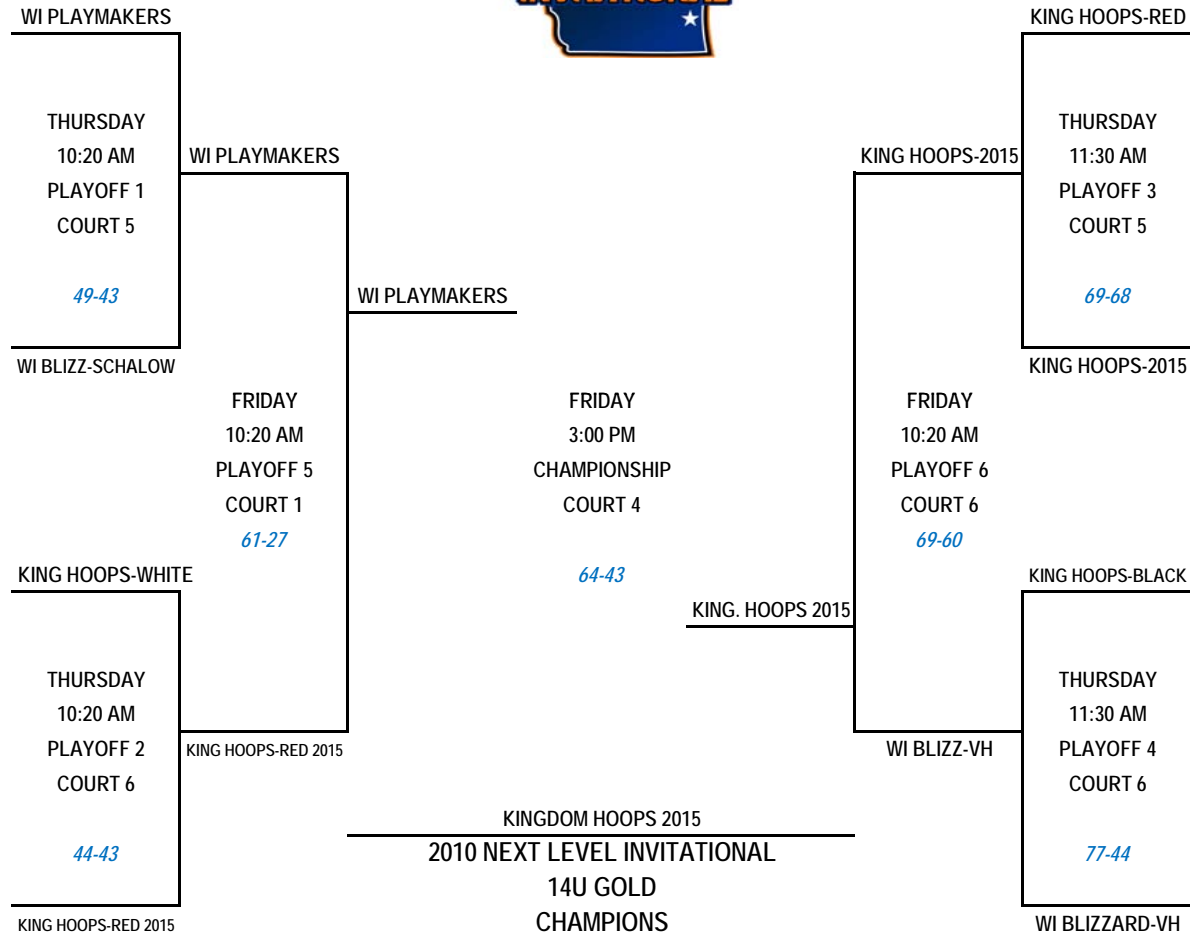

NEXT LEVEL INVITATIONAL

JULY 6 - 9, 2010

14U PLATINUM BRACKET

NEXT LEVEL INVITATIONAL

JULY 6 - 9, 2010
14U GOLD BRACKET

NEXT LEVEL INVITATIONAL

JULY 6 - 9, 2010
16U GOLD BRACKET

NEXT LEVEL INVITATIONAL

JULY 6 - 9, 2010

17U PLATINUM BRACKET