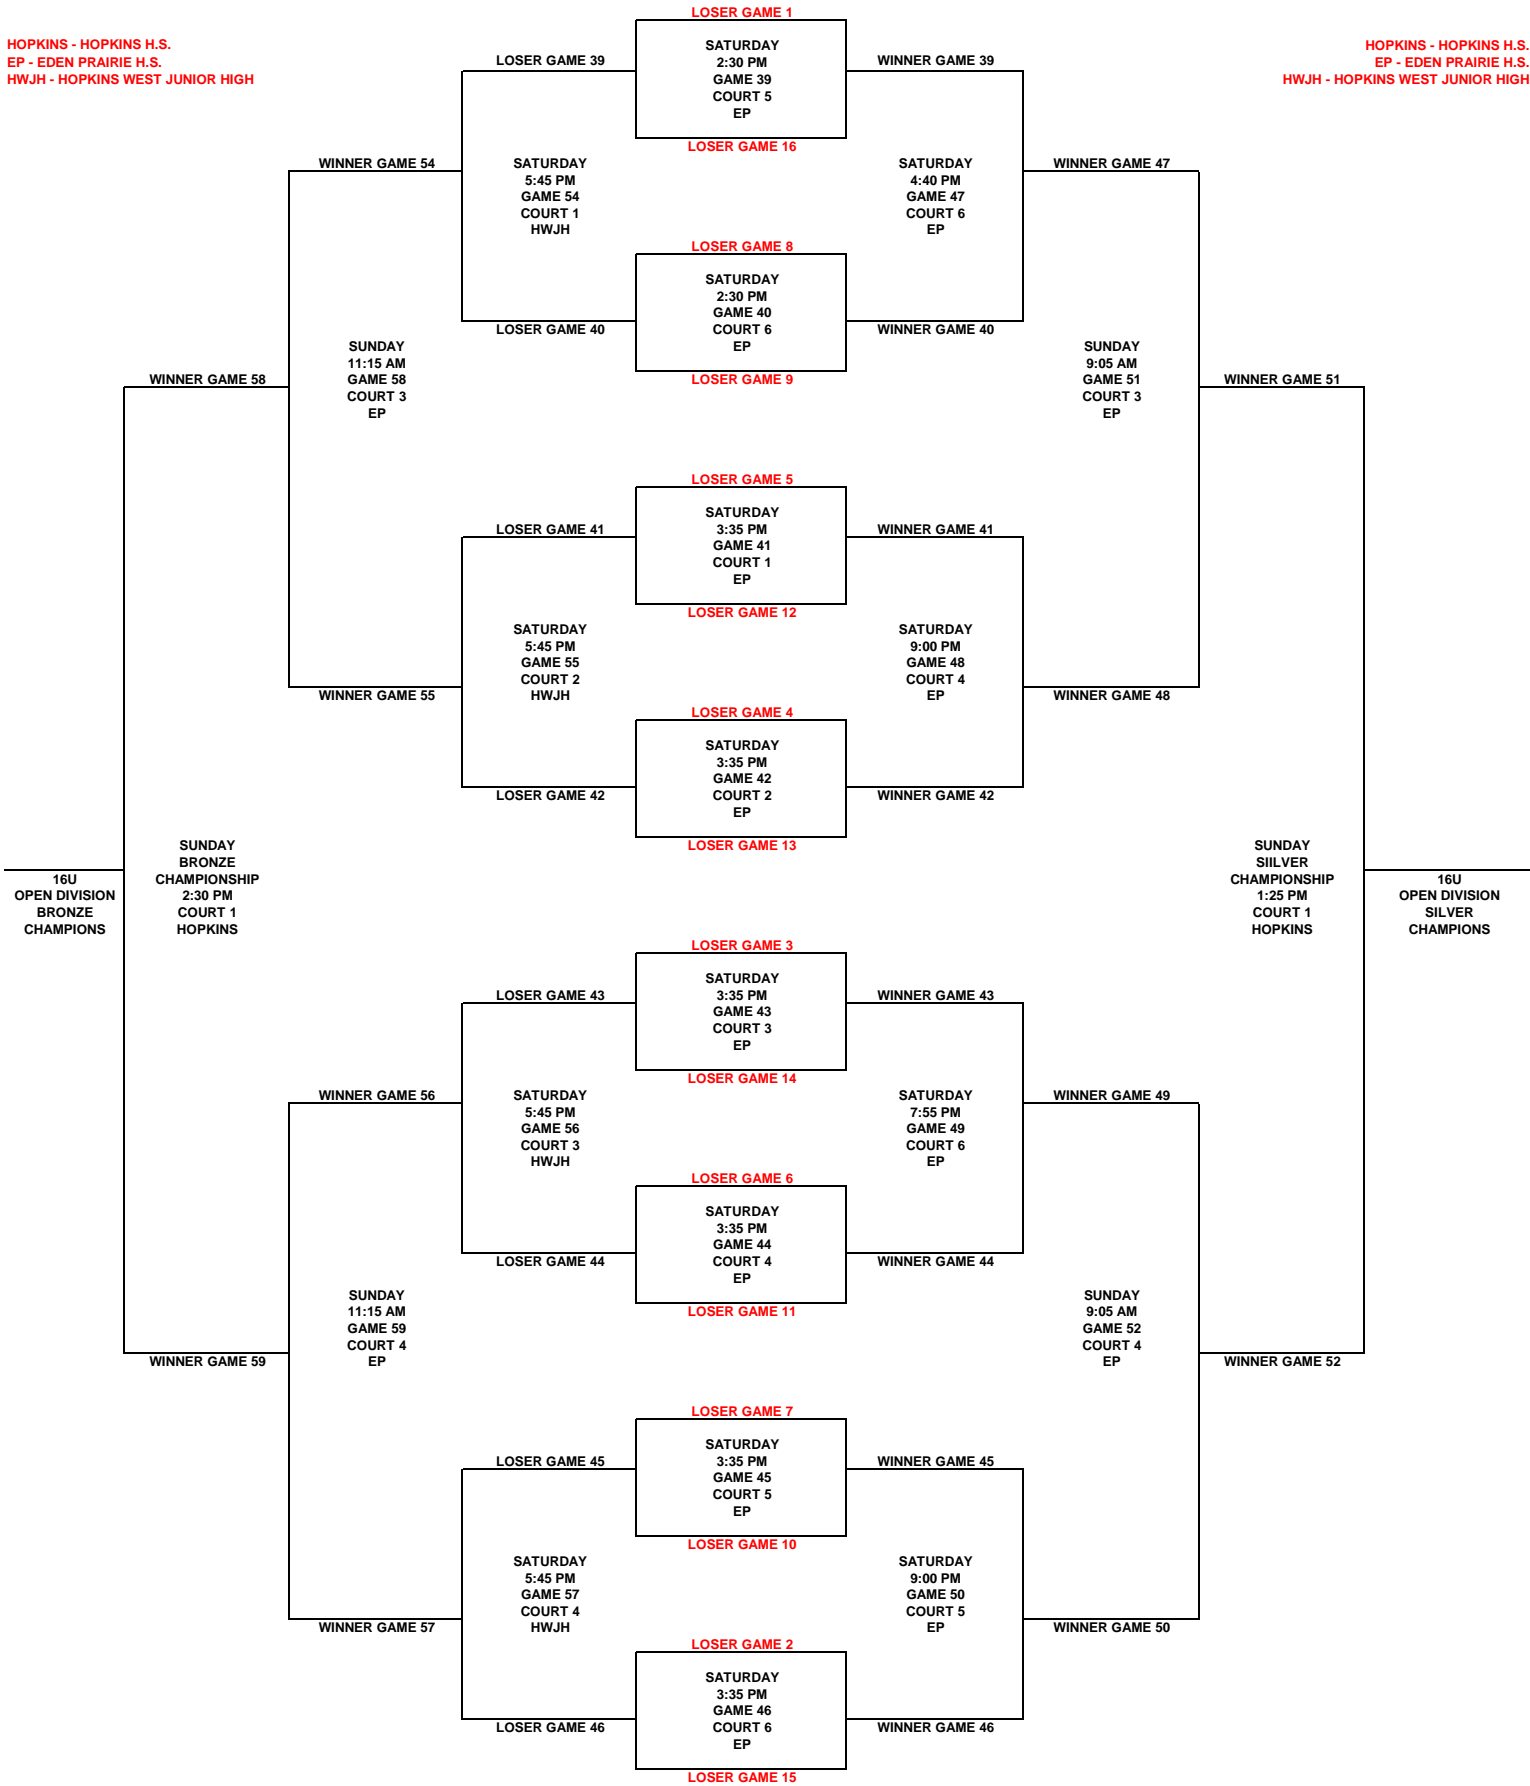

SPRING EXTRAVAGANZA

APRIL 15-17, 2016

16U OPEN DIVISION BRONZE BRACKET

16U OPEN DIVISION SILVER BRACKET

HOPKINS - HOPKINS H.S.
EP - EDEN PRAIRIE H.S.
HWJH - HOPKINS WEST JUNIOR HIGH

HOPKINS - HOPKINS H.S.
EP - EDEN PRAIRIE H.S.
HWJH - HOPKINS WEST JUNIOR HIGH