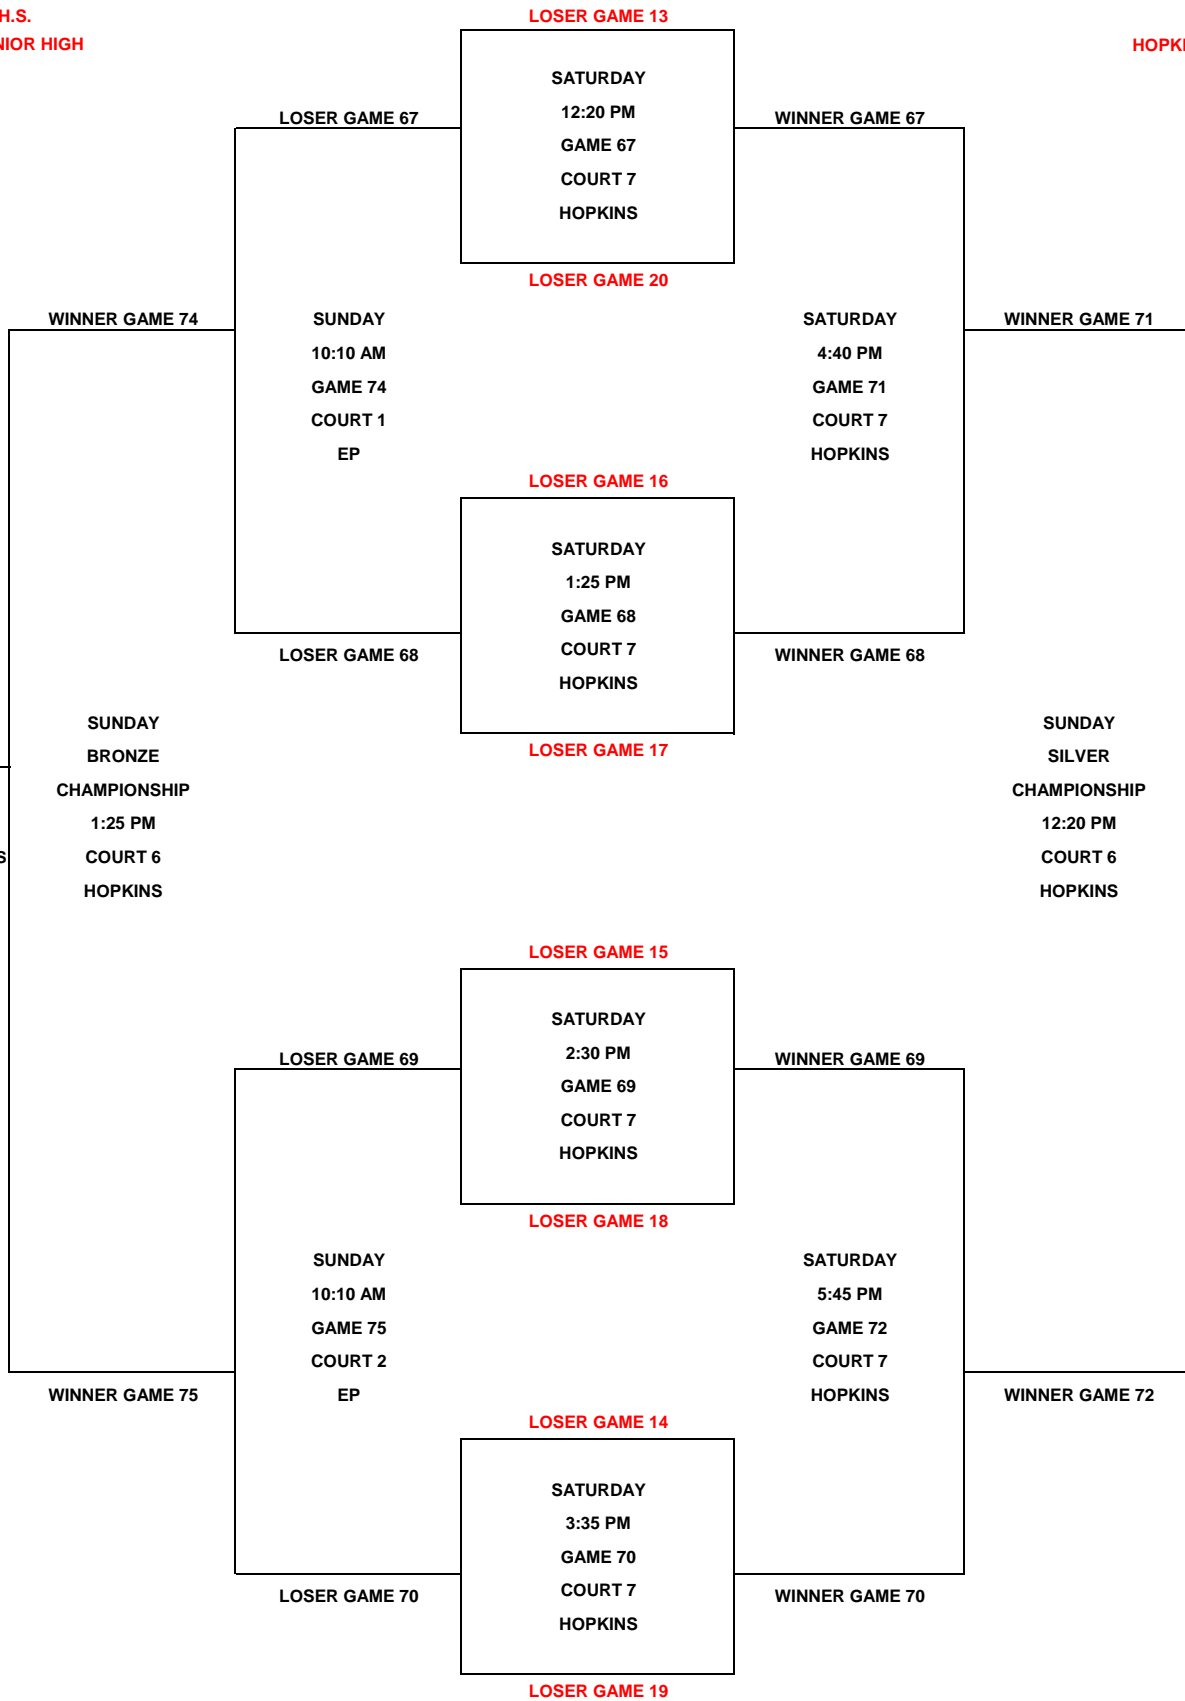

SPRING EXTRAVAGANZA

APRIL 15-17, 2016

17U OPEN DIVISION BRONZE BRACKET

17U OPEN DIVISION SILVER BRACKET

HOPKINS - HOPKINS H.S.
EP - EDEN PRAIRIE H.S.
HOPKINS WEST JUNIOR HIGH

HOPKINS - HOPKINS H.S.
EP - EDEN PRAIRIE H.S.
HOPKINS WEST JUNIOR HIGH