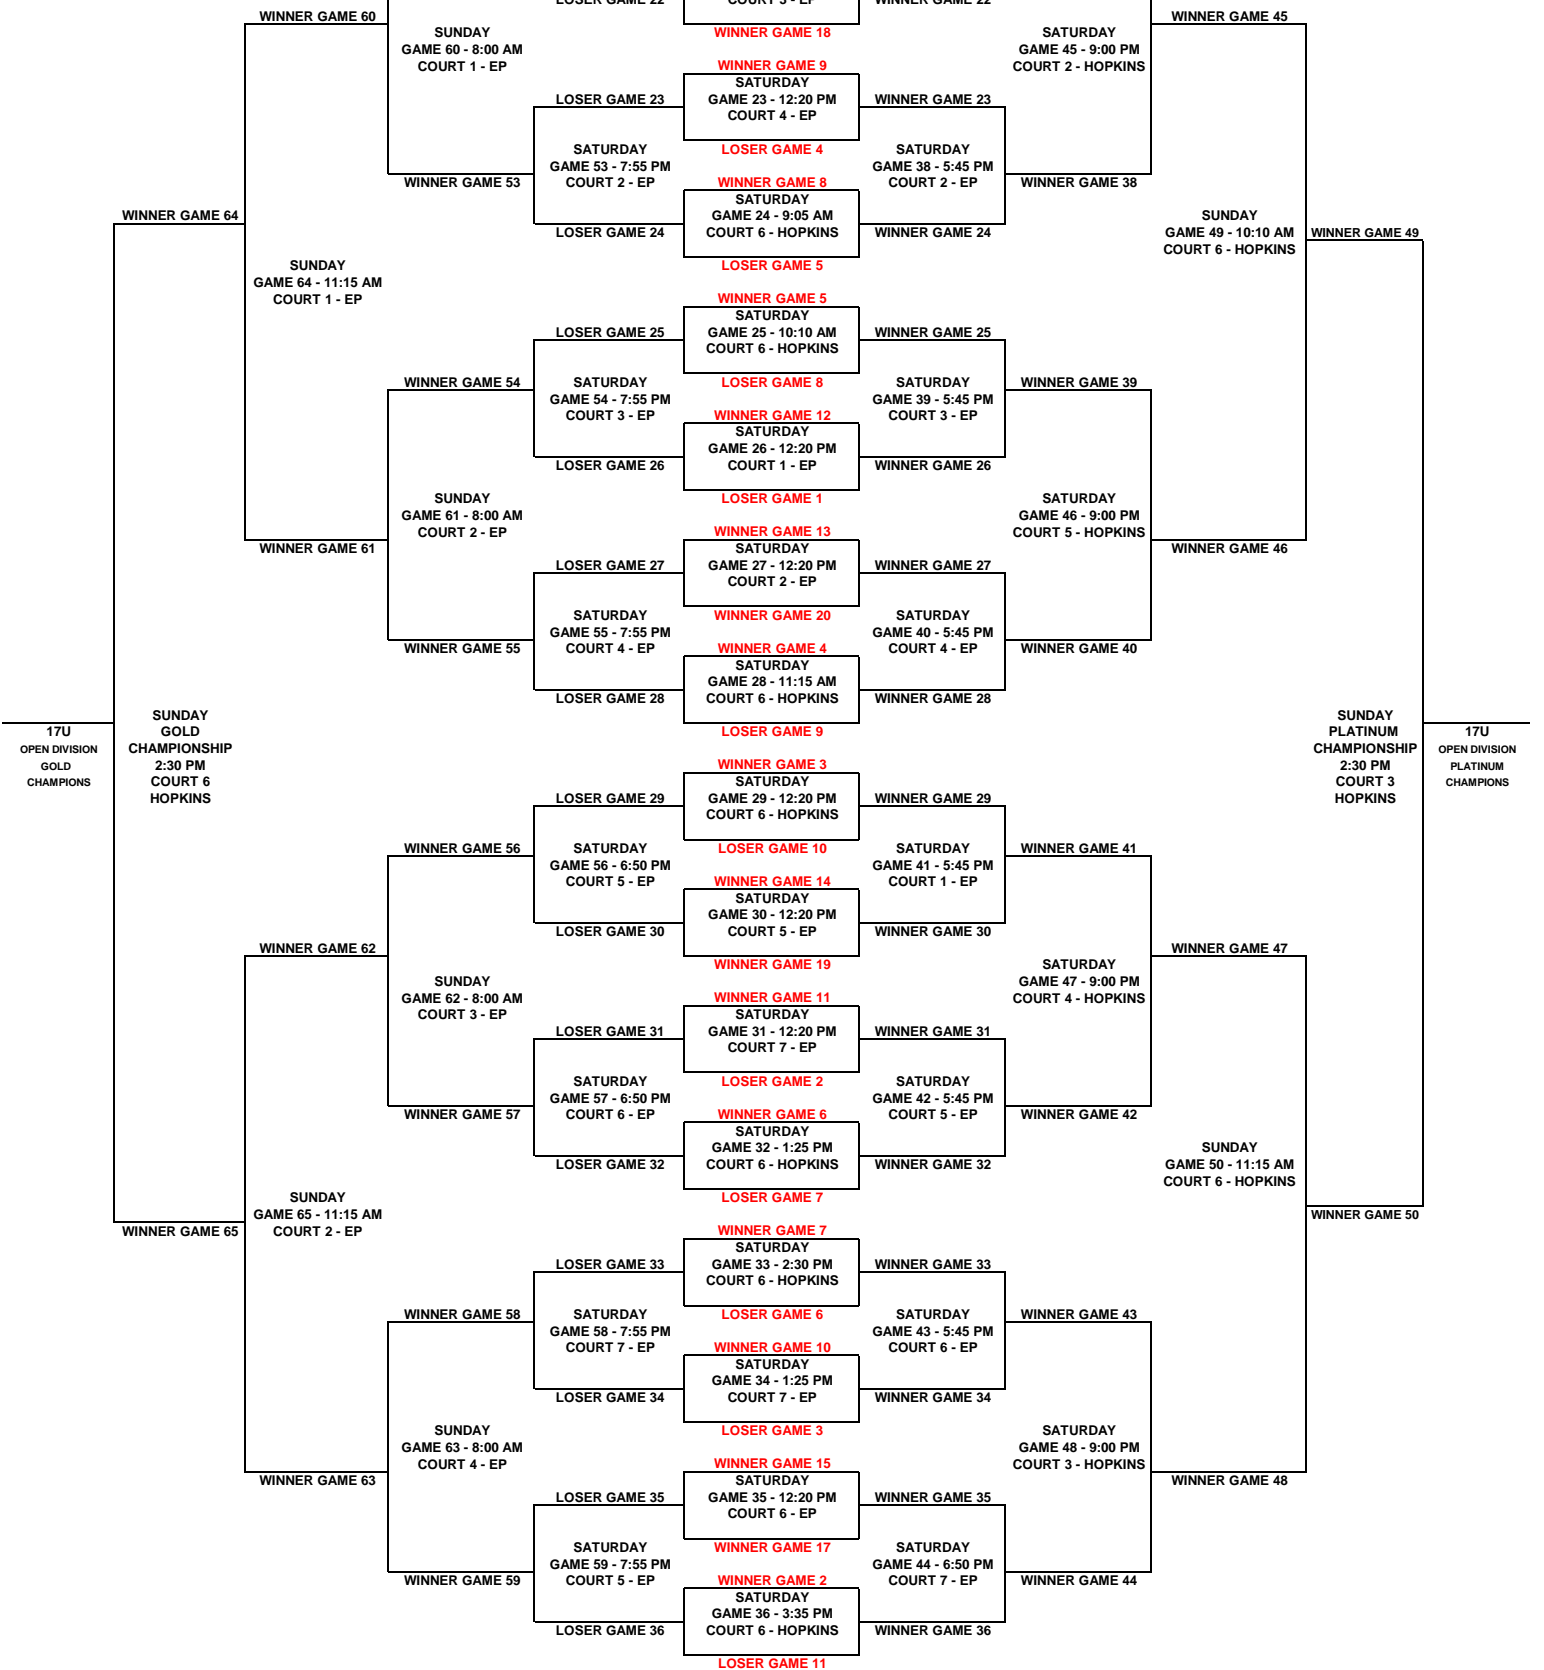

**17U OPEN DIVISION
GOLD BRACKET**

SPRING EXTRAVAGANZA

APRIL 15-17, 2016

**17U OPEN DIVISION
PLATINUM BRACKET**

HOPKINS - HOPKINS H.S.
EP - EDEN PRAIRIE H.S.
HWJH - HOPKINS WEST JUNIOR HIGH

HOPKINS - HOPKINS H.S.
EP - EDEN PRAIRIE H.S.
HWJH - HOPKINS WEST JUNIOR HIGH