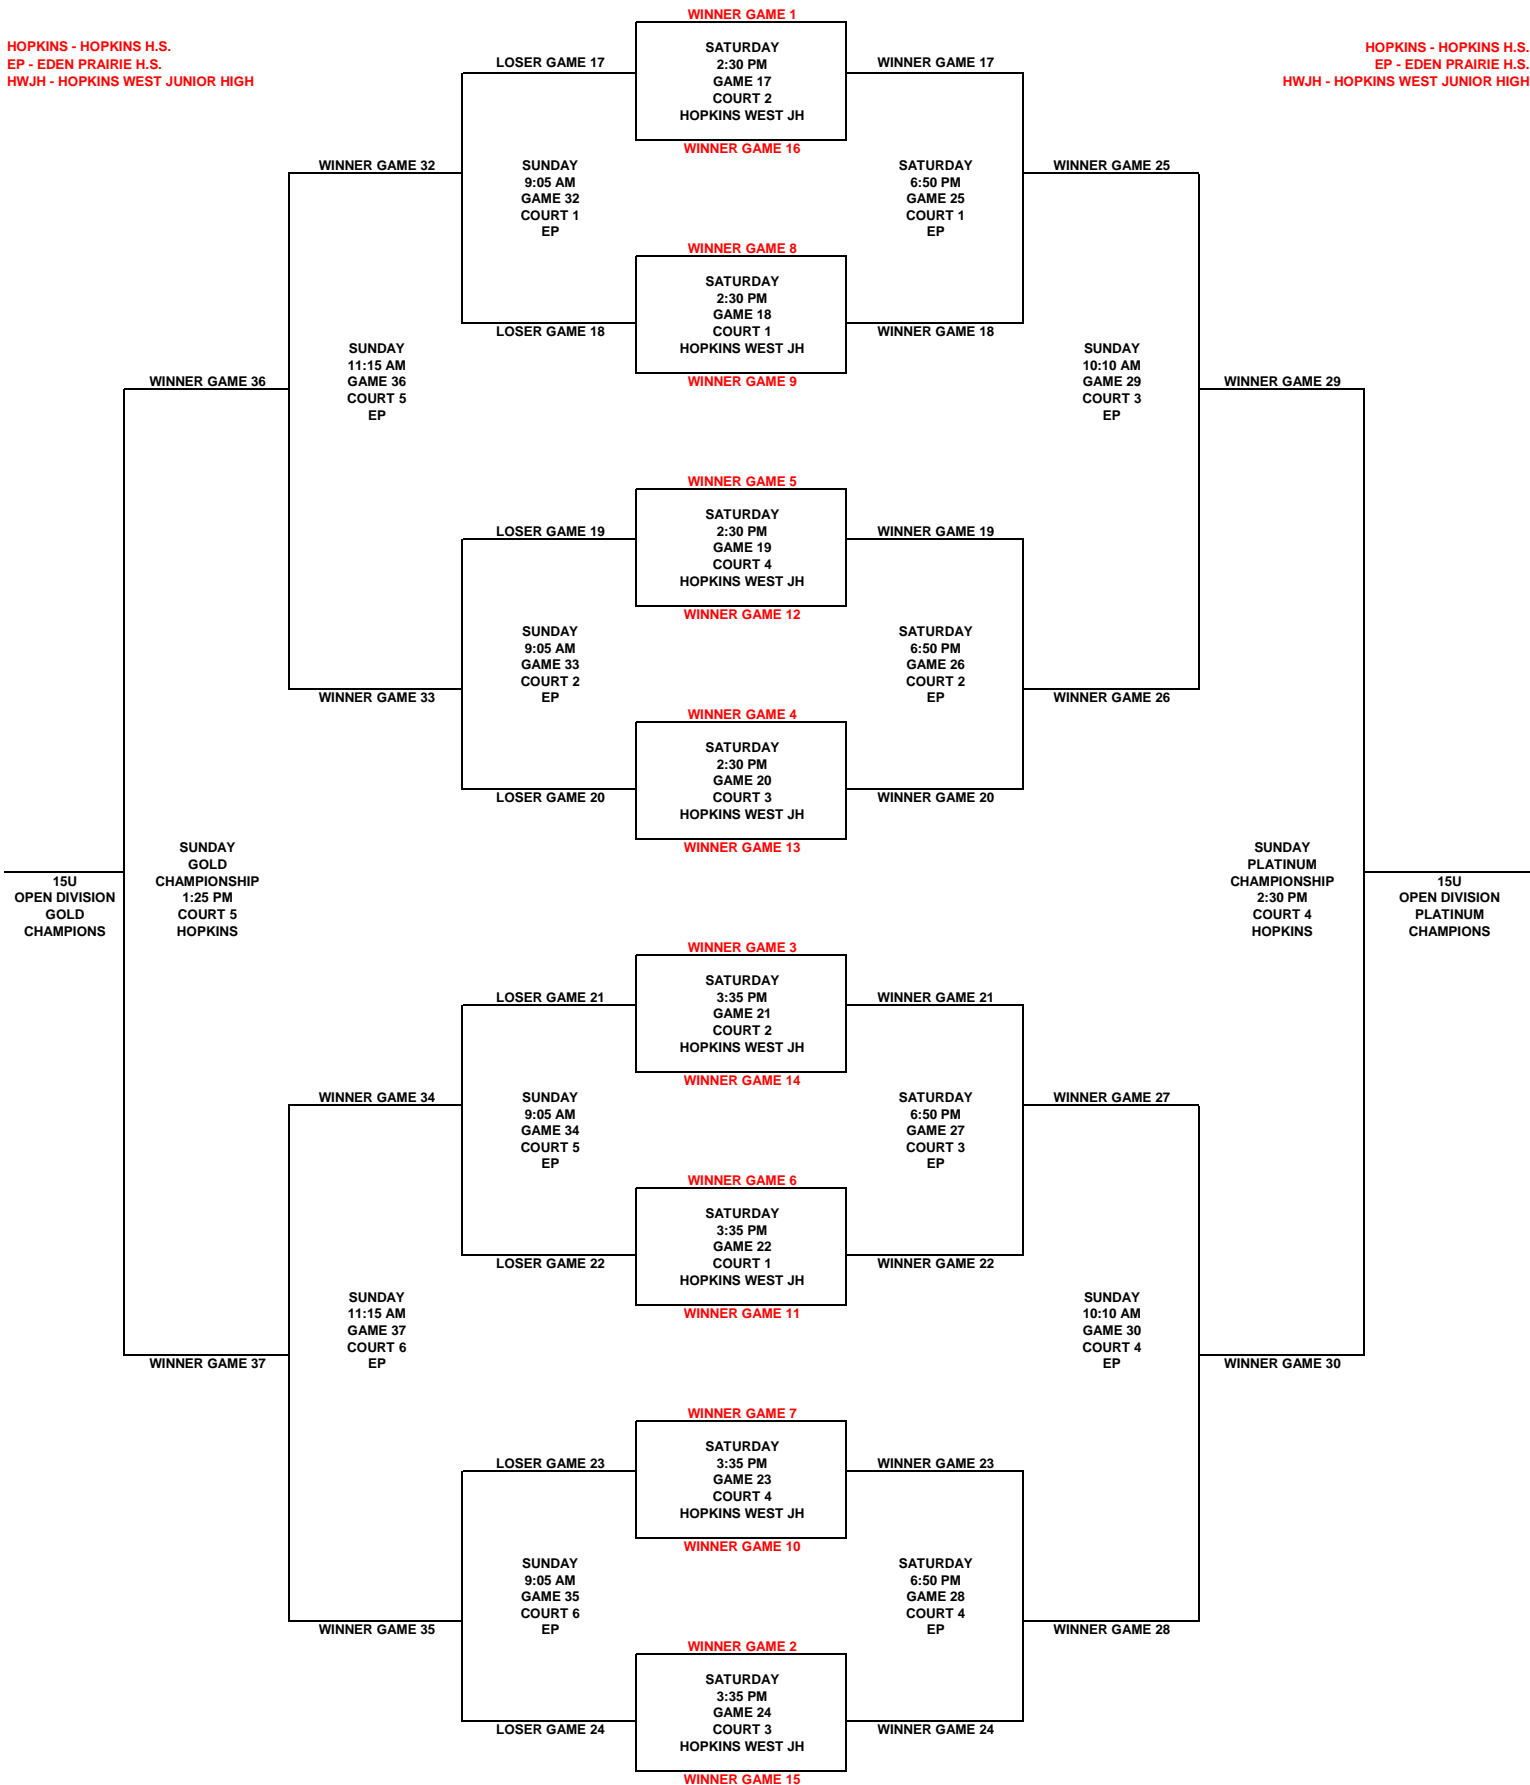

SPRING EXTRAVAGANZA

APRIL 15-17, 2016

15U OPEN DIVISION GOLD BRACKET

15U OPEN DIVISION PLATINUM BRACKET

HOPKINS - HOPKINS H.S.
EP - EDEN PRAIRIE H.S.
HWJH - HOPKINS WEST JUNIOR HIGH

HOPKINS - HOPKINS H.S.
EP - EDEN PRAIRIE H.S.
HWJH - HOPKINS WEST JUNIOR HIGH